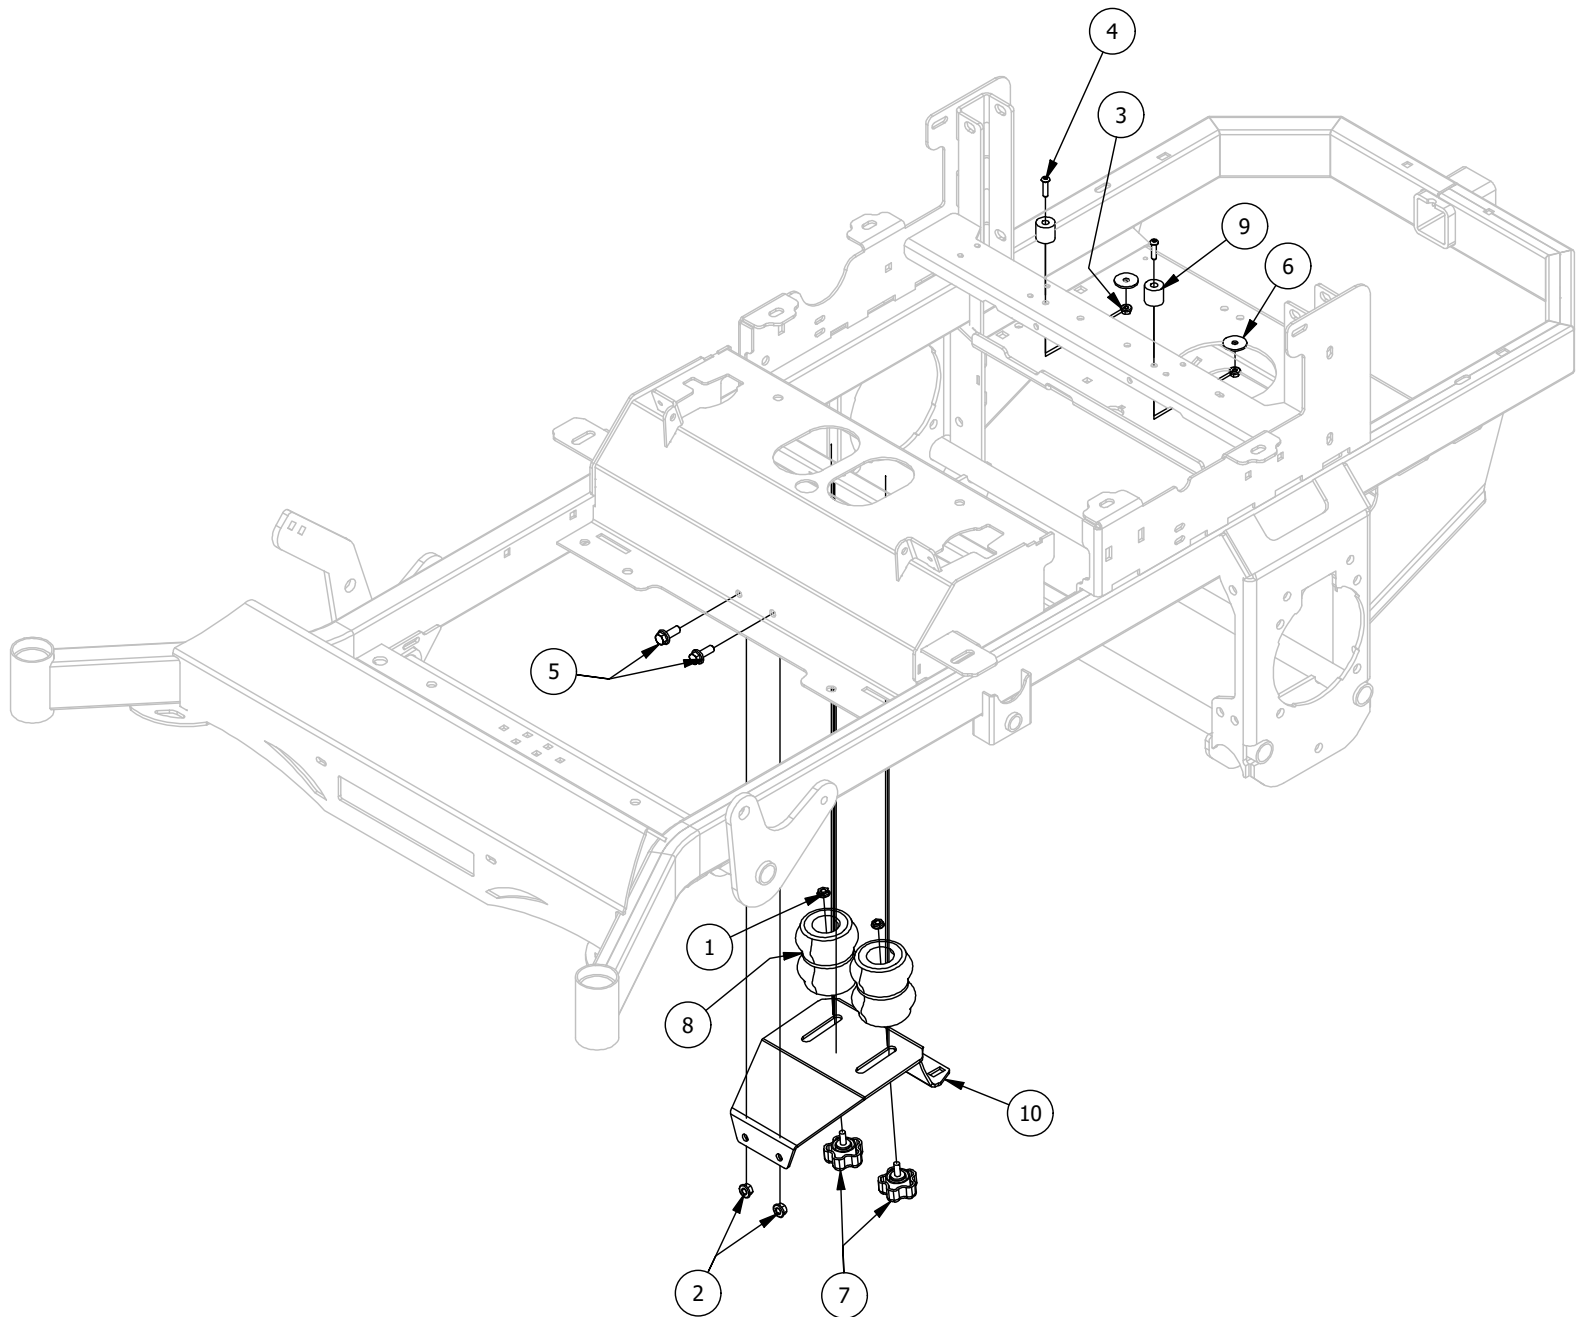

Seat Suspension Assembly

Seat Suspension Assembly

ITEM	QTY	PART NUMBER	DESCRIPTION
1	2	413-0006-00	5/16-18 HEX FLANGE NUT W/SERR ZINC
2	2	413-0020-00	3/8-16 HEX FLANGE NUT W/SERR ZINC YELLOW
3	2	413-0026-00	1/4-20 NYLON INSERT FLANGE L/NUT ZINC
4	2	418-0039-00	1/4-20 X 1 BUTTON SOCKET C/S 18-8 SS W/ BLACK MAGNI 577
5	2	418-0040-00	3/8-16 X 1 HEX FLANGE BOLT GR 8 ZC YELLOW
6	2	419-0023-00	1/4" Flat Washer_5/8 OD_18-8 SS Magn: 577 Black
7	2	445-0006-00	5/16-18 X 3/4 SL 5-LOBE (STAR) MALE SOFT TOUCH KNOB
8	2	487-0003-00	SRT Rear Suspension Elastomer
9	2	729-1000-00	Hood Rest Bumper-Lg UTV
10	1	BLK490-0021-03	Mower Seat Suspension Bracket (SRT)