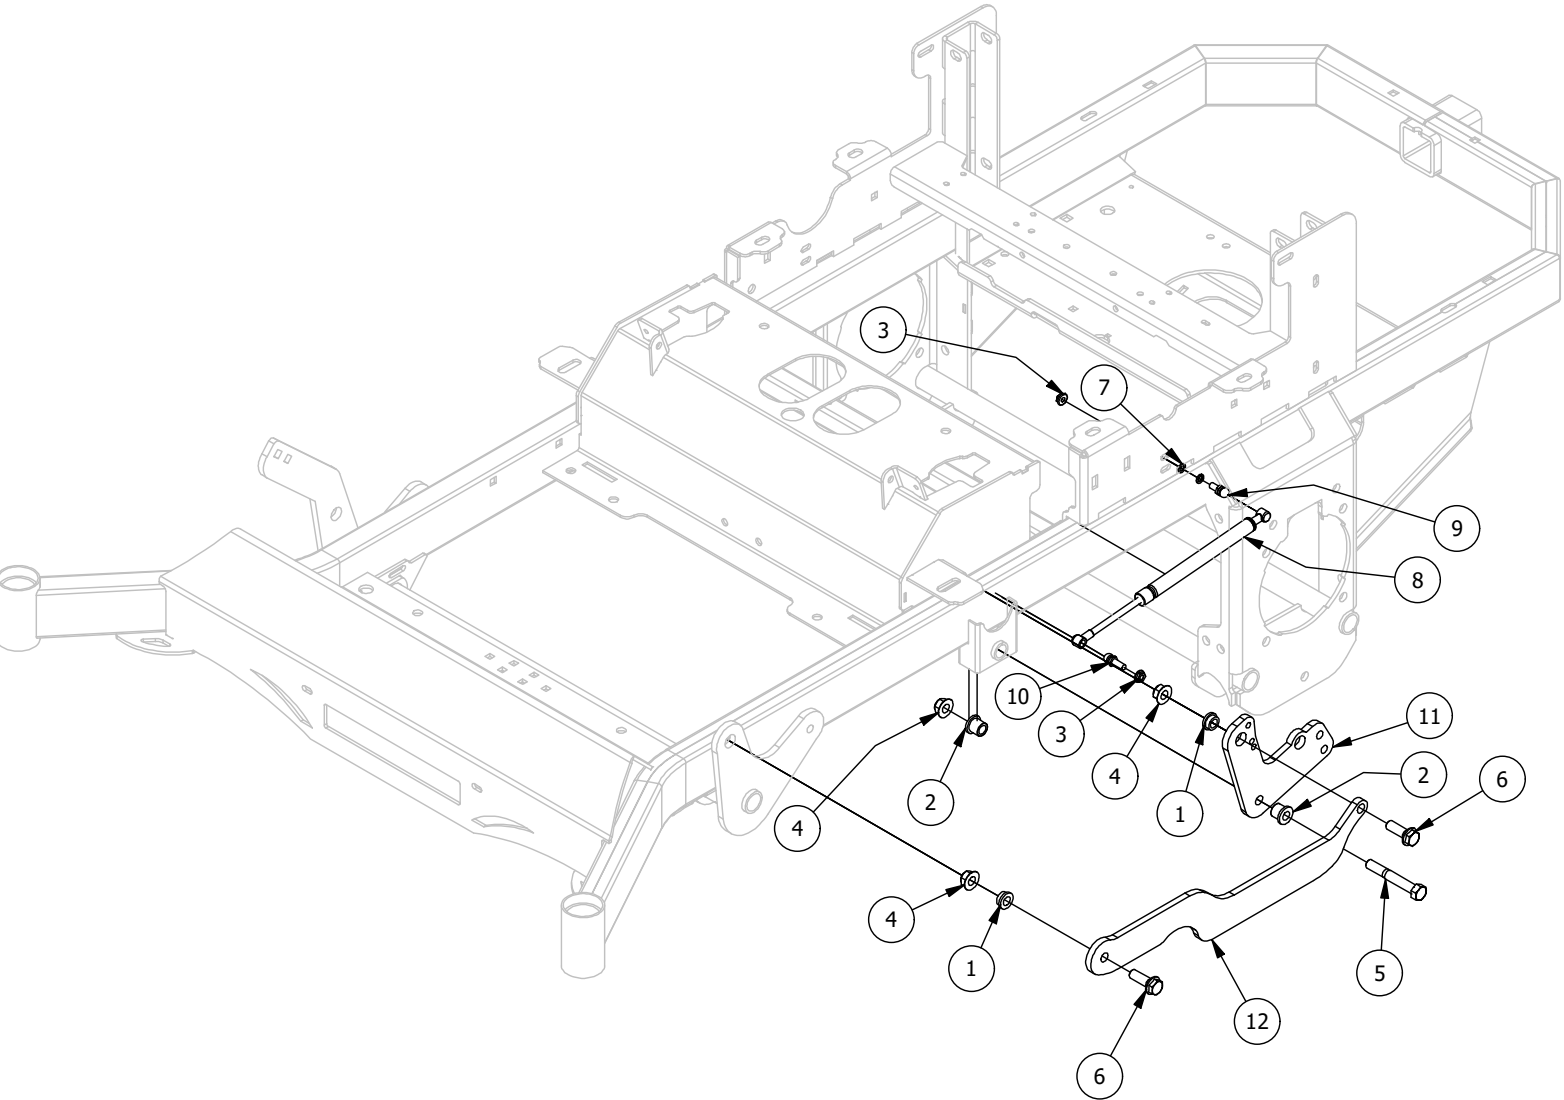

Deck Assist Spring Assembly

Deck Assist Spring Assembly			
ITEM	QTY	PART NUMBER	DESCRIPTION
1	2	410-0009-00	1/2" ID X 3/4" OD X 3/8" LENGTH FLANGE BUSHING
2	2	410-0068-00	.502 ID X .753 OD X .75 OAL X1 FL OD X .125 FL BUSHING
3	2	413-0006-00	5/16-18 HEX FLANGE NUT W/SERR ZINC
4	3	413-1005-00	1/2-13 NYLON INSERT FLANGE NUT ZINC YELLOW
5	1	418-0042-00	1/2-13 X 3-1/2 HEX C/S GR 5 ZINC YELLOW
6	2	418-0047-00	1/2-13 X 1-1/2 HEX FLANGE BOLT GR 8 ZINC YELLOW
7	2	419-0009-00	5/16 SPLIT LOCKWASHER ZINC
8	1	434-0001-00	Deck Gas Spring
9	1	487-0005-00	Control Arm Damper Ball Stud
10	1	487-0008-00	Control Arm Damper Ball Stud 3/4" Thread
11	1	BLK431-0005-03	Deck Height Brkt Left Actuator side
12	1	BLK435-0009-03	Mower Deck Height Left Link Arm