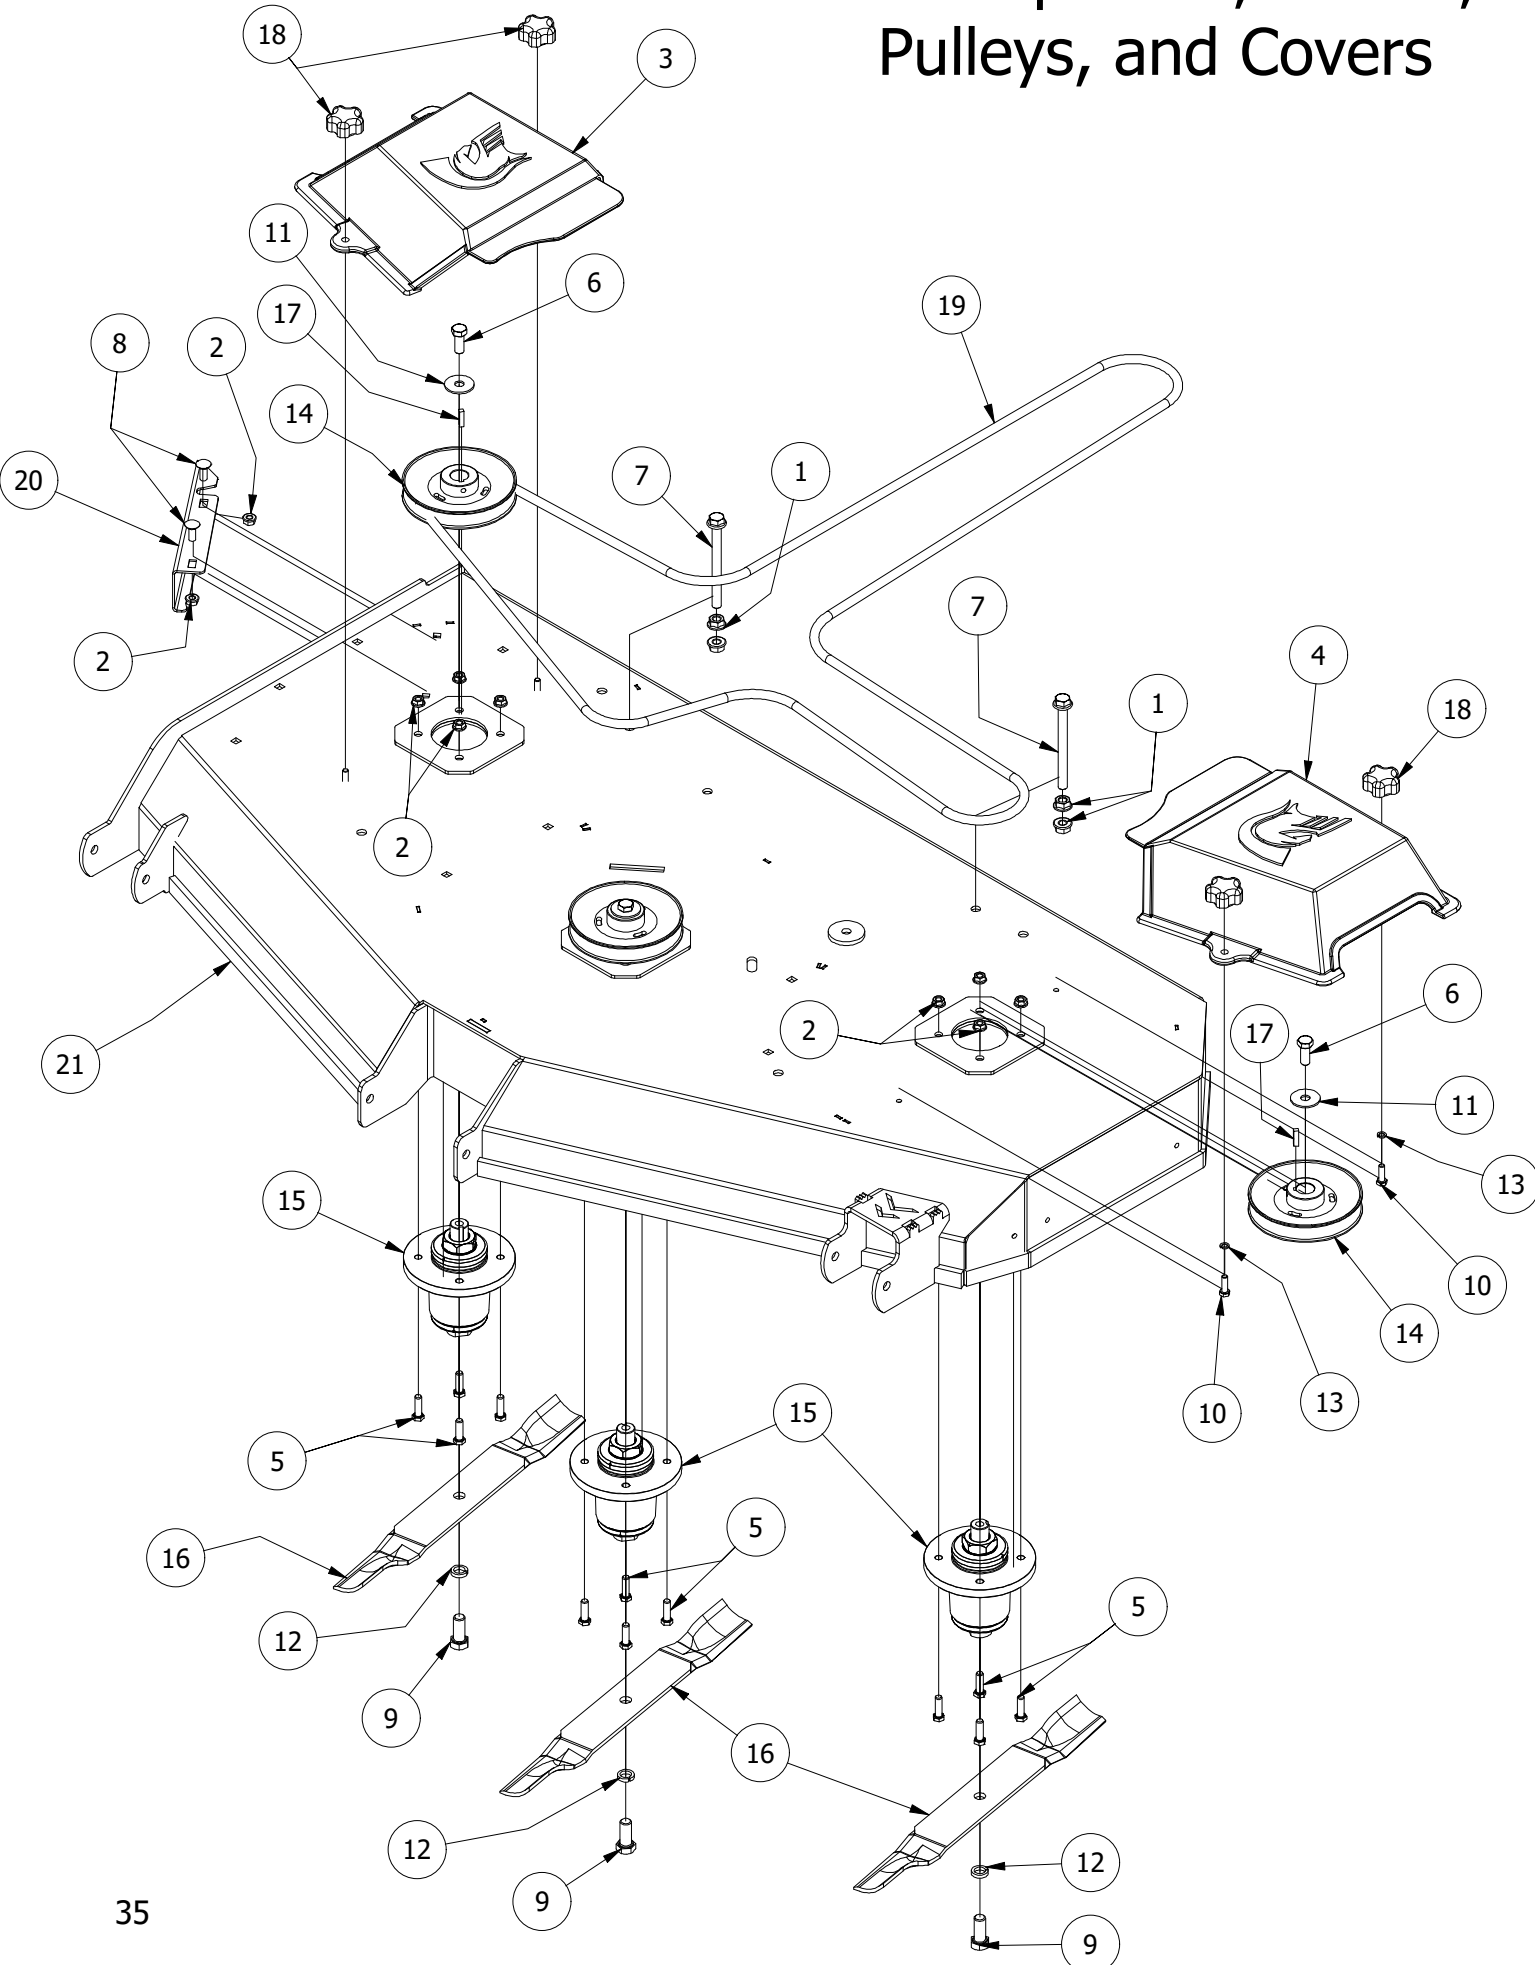

61" Spindles, Blades, Pulleys, and Covers

61" Spindles, Blades, Pulleys, and Covers

ITEM	QTY	PART NUMBER	DESCRIPTION
1	4	413-0005-00	1/2-13 HEX FLANGE NUT W/SERR ZINC YELLOW
2	14	413-0020-00	3/8-16 HEX FLANGE NUT W/SERR ZINC YELLOW
3	1	414-0020-00	Right Pulley Cover 61" RZ/RT/SRT, 72" RT/SRT
4	1	414-0021-00	Left Pulley Cover 61" RZ/RT/SRT, 72" RT/SRT
5	12	418-0005-00	3/8-16 x 1-1/4 Hex Bolt GR5
6	3	418-0006-00	1/2-20 X 1-1/4 HEX C/S GR 5 ZINC
7	2	418-0009-00	1/2-13 X 5-1/2 HEX FLANGE BOLT GR 8 ZY
8	2	418-0045-00	3/8-16 X 1 Carriage Bolt Zinc Yellow
9	3	418-0078-00	5/8-11 X 1-1/2 HEX C/S GR 8 ZC YELLOW
10	4	418-0108-00	5/16 x1 Hex C/S (GR8) ZC/Yel
11	3	419-0001-00	1/2" X 1-5/8 BELLEVILLE CUP WASHER ZINC YELLOW
12	3	419-0004-00	5/8 SPLIT LOCKWASHER ZINC
13	4	419-0009-00	5/16 SPLIT LOCKWASHER ZINC
14	3	433-0003-00	Deck Pulley 61"
15	3	437-0005-00	Mower Heavy Duty Deck Spindle
16	3	438-0002-00	61" Mower Deck Blade
17	3	442-0001-00	1/4 X 1 SQUARE KEY STOCK
18	4	445-0005-00	5/16-18 5-LOBE (STAR) FEMALE SOFT TOUCH KNOB (1.90 DIA) BLK
19	1	461-0021-00	KGz-XD 61" Deck Belt
20	1	BLK439-0725-03	2021 61" RZ/RT/SRT Deck Wiper Bracket
21	1	BLK490-0061-03	2020 61 RT/SRT Deck assembly