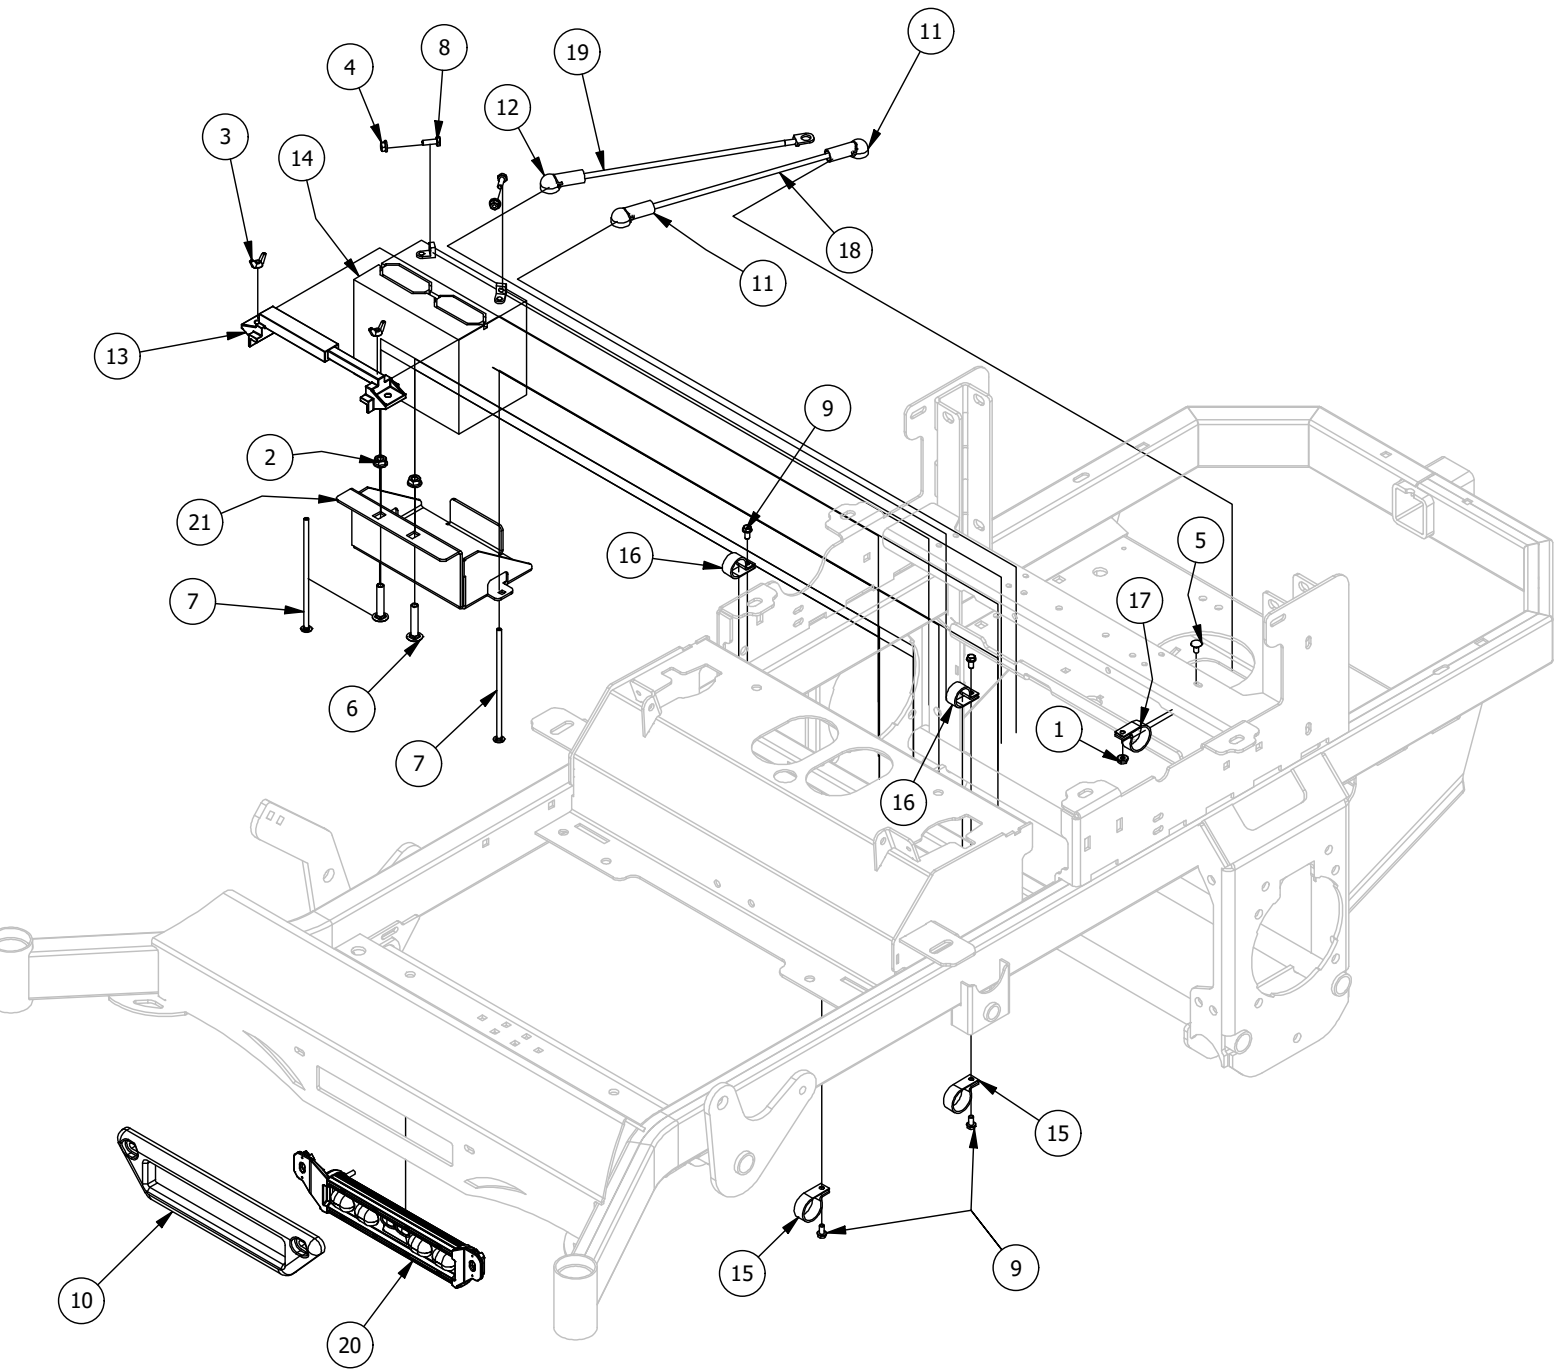

Battery Assembly

Battery Assembly			
ITEM	QTY	PART NUMBER	DESCRIPTION
1	1	413-0012-00	1/4-20 HEX FLANGE NUT W/SERRATIONS ZC YELLOW
2	2	413-0020-00	3/8-16 HEX FLANGE NUT W/SERR ZINC YELLOW
3	2	413-0025-00	1/4-20 WING NUT ZINC
4	2	413-0026-00	1/4-20 NYLON INSERT FLANGE L/NUT ZINC
5	1	418-0031-00	1/4-20 X 1/2 CARRIAGE BOLT ZC YELLOW
6	2	418-0033-00	3/8-16 X 2 CARRIAGE BOLT ZINC
7	2	418-0034-00	1/4-20 X 7 CARRIAGE BOLT ZINC
8	2	418-0035-00	1/4-20 X 3/4 HEX C/S GR 2 ZINC
9	4	418-0059-00	1/4-20 X 1/2 IND. HWH SLOT F TCS ZINC
10	1	429-0003-00	Mower Front Nylon Bumper
11	2	436-0002-00	3.15 LGTH STRAIGHT INSULATING TERMINAL COVER RED
12	1	436-0003-00	STRAIGHT INSULATING TERMINAL COVER BLK
13	1	443-0001-00	Battery Hold Down
14	1	468-0001-00	Mower Diesel Start Battery 350CCA
15	2	472-0001-00	1-1/4" CHUSHIONED LOOP CLAMP BLACK
16	2	472-0002-00	1/2" CUSHIONED LOOP CLAMP
17	1	472-0009-00	3/4 EPDM Cushion Clamp
18	1	486-0016-00	Mower Positive Battery Cable 25" long
19	1	486-0017-00	Mower Negative Battery Cable 28" long
20	1	486-0042-00	Full Beam With Lighted Helmet Light Bar
21	1	BLK439-0008-03	Mower Battery Box