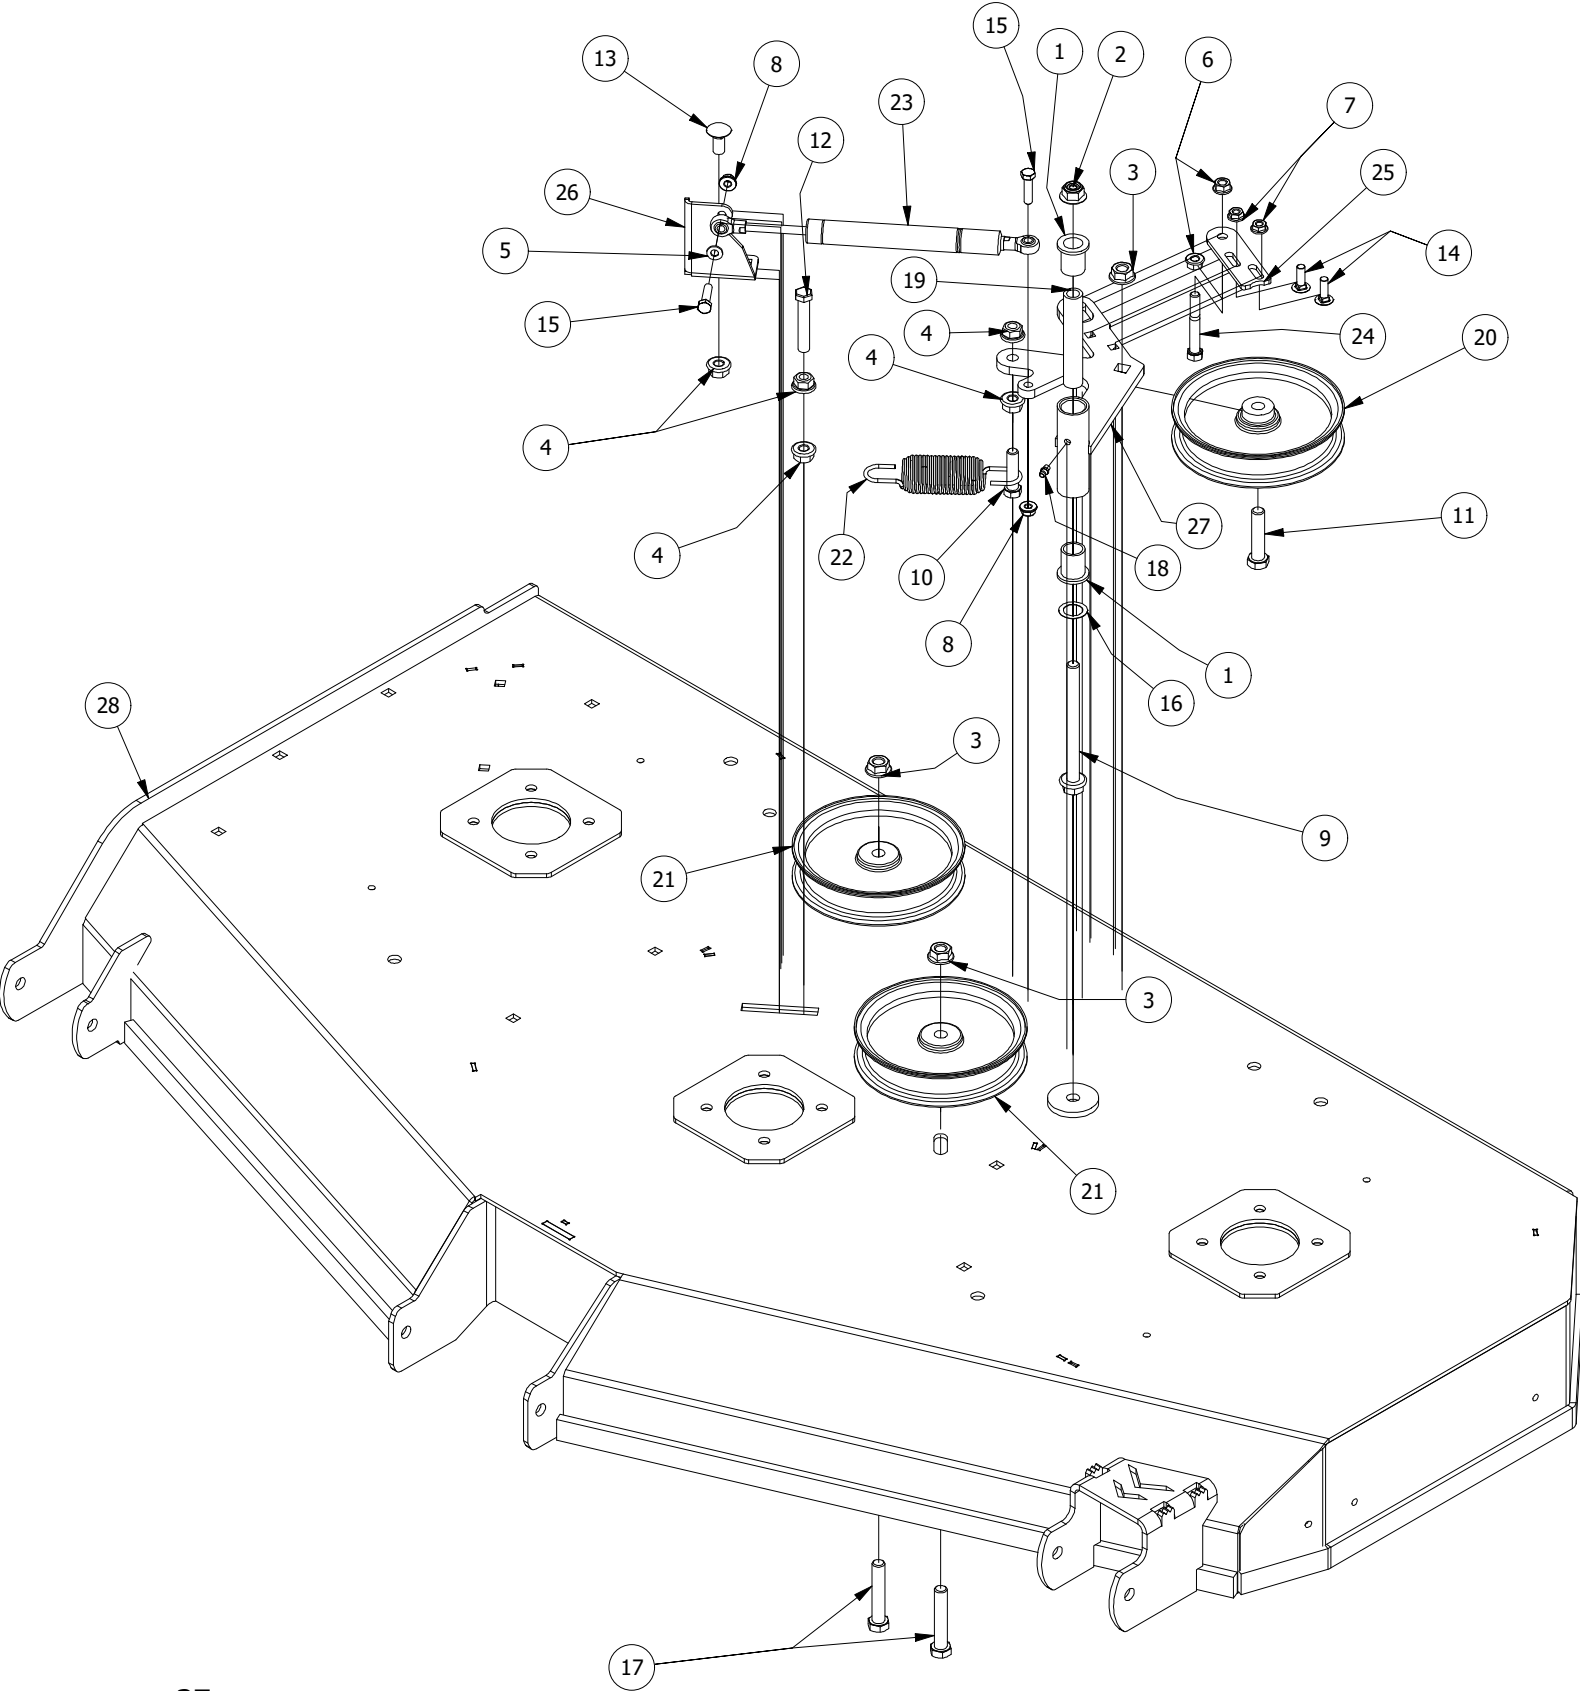

61" Deck Idler Assembly

61" Deck Idler Assembly

ITEM	QTY	PART NUMBER	DESCRIPTION
1	2	410-0007-00	3/4" ID X 15/16" OD X 1-1/8" LENGTH FLANGE BUSHING
2	1	413-0002-00	1/2-13 NYLON INSERT FLANGE NUT ZINC YELLOW
3	3	413-0005-00	1/2-13 HEX FLANGE NUT W/SERR ZINC YELLOW
4	5	413-0011-00	7/16-14 HEX FLANGE NUT W/SERR ZINC YELLOW
5	1	413-0016-00	.312 ID X .625 OD X .062 THK THRUST BEARING OIL-IMPREG BRNZ
6	2	413-0020-00	3/8-16 HEX FLANGE NUT W/SERR ZINC YELLOW
7	2	413-0022-00	5/16-18 HEX FLANGE NUT W/SERR ZINC YELLOW
8	2	413-0027-00	5/16-18 NYLON INSERT FLANGE LOCKNUT ZC YELLOW
9	1	418-0009-00	1/2-13 X 5-1/2 HEX FLANGE BOLT GR 8 ZY
10	1	418-0011-00	7/16-14X 1-3/4 HEX C/S GR5 ZINC Yellow
11	1	418-0012-00	1/2-13 X 2-1/4 HEX C/S GR 5 ZINC
12	1	418-0013-00	7/16-14 X 2-1/2 HEX C/S GR 5 ZINC
13	1	418-0017-00	7/16-14 X 1 CARRIAGE BOLT ZINC
14	2	418-0060-00	5/16-18 X 1 CARRIAGE BOLT ZINC YELLOW
15	2	418-0109-00	5/16- 18 x 1 1/4 Hex C/S (GR.8) ZC/Yel
16	1	418-0110-00	.767 ID X 1.125 OD X .016 THK TRIPLE WAVE WASHER 1074-1095
17	2	418-0246-00	1/2-13 x 2-3/4 Hex Flange Bolt (GR.8) ZC/YEL
18	1	424-0002-00	1/4" DRIVE TYPE GREASE FITTING ZC YELLOW
19	1	425-0006-00	Mower Inner Idler Spacer
20	1	433-0014-00	6-3/4" Idler Pulley, 7/16" Spacer Assembly
21	2	433-0015-00	6-3/4" Idler Pulley, 15/16" Spacer Assembly
22	1	434-0007-00	2019 Mower Deck Spring
23	1	434-0009-00	Idler Gas Spring
24	1	618-2078-00	3/8-16 x 2-3/4 Hex C/S GR2 Zinc
25	1	BLK439-0257-03	Deck Idler Pulley Belt Retainer Brkt
26	1	BLK439-0335-03	Deck Belt Idler Damper Mounting Bracket
27	1	BLK490-0019-03	Mower Deck Idler Pulley Arm Assembly
28	1	BLK490-0061-03	2020 61 RT/SRT Deck assembly