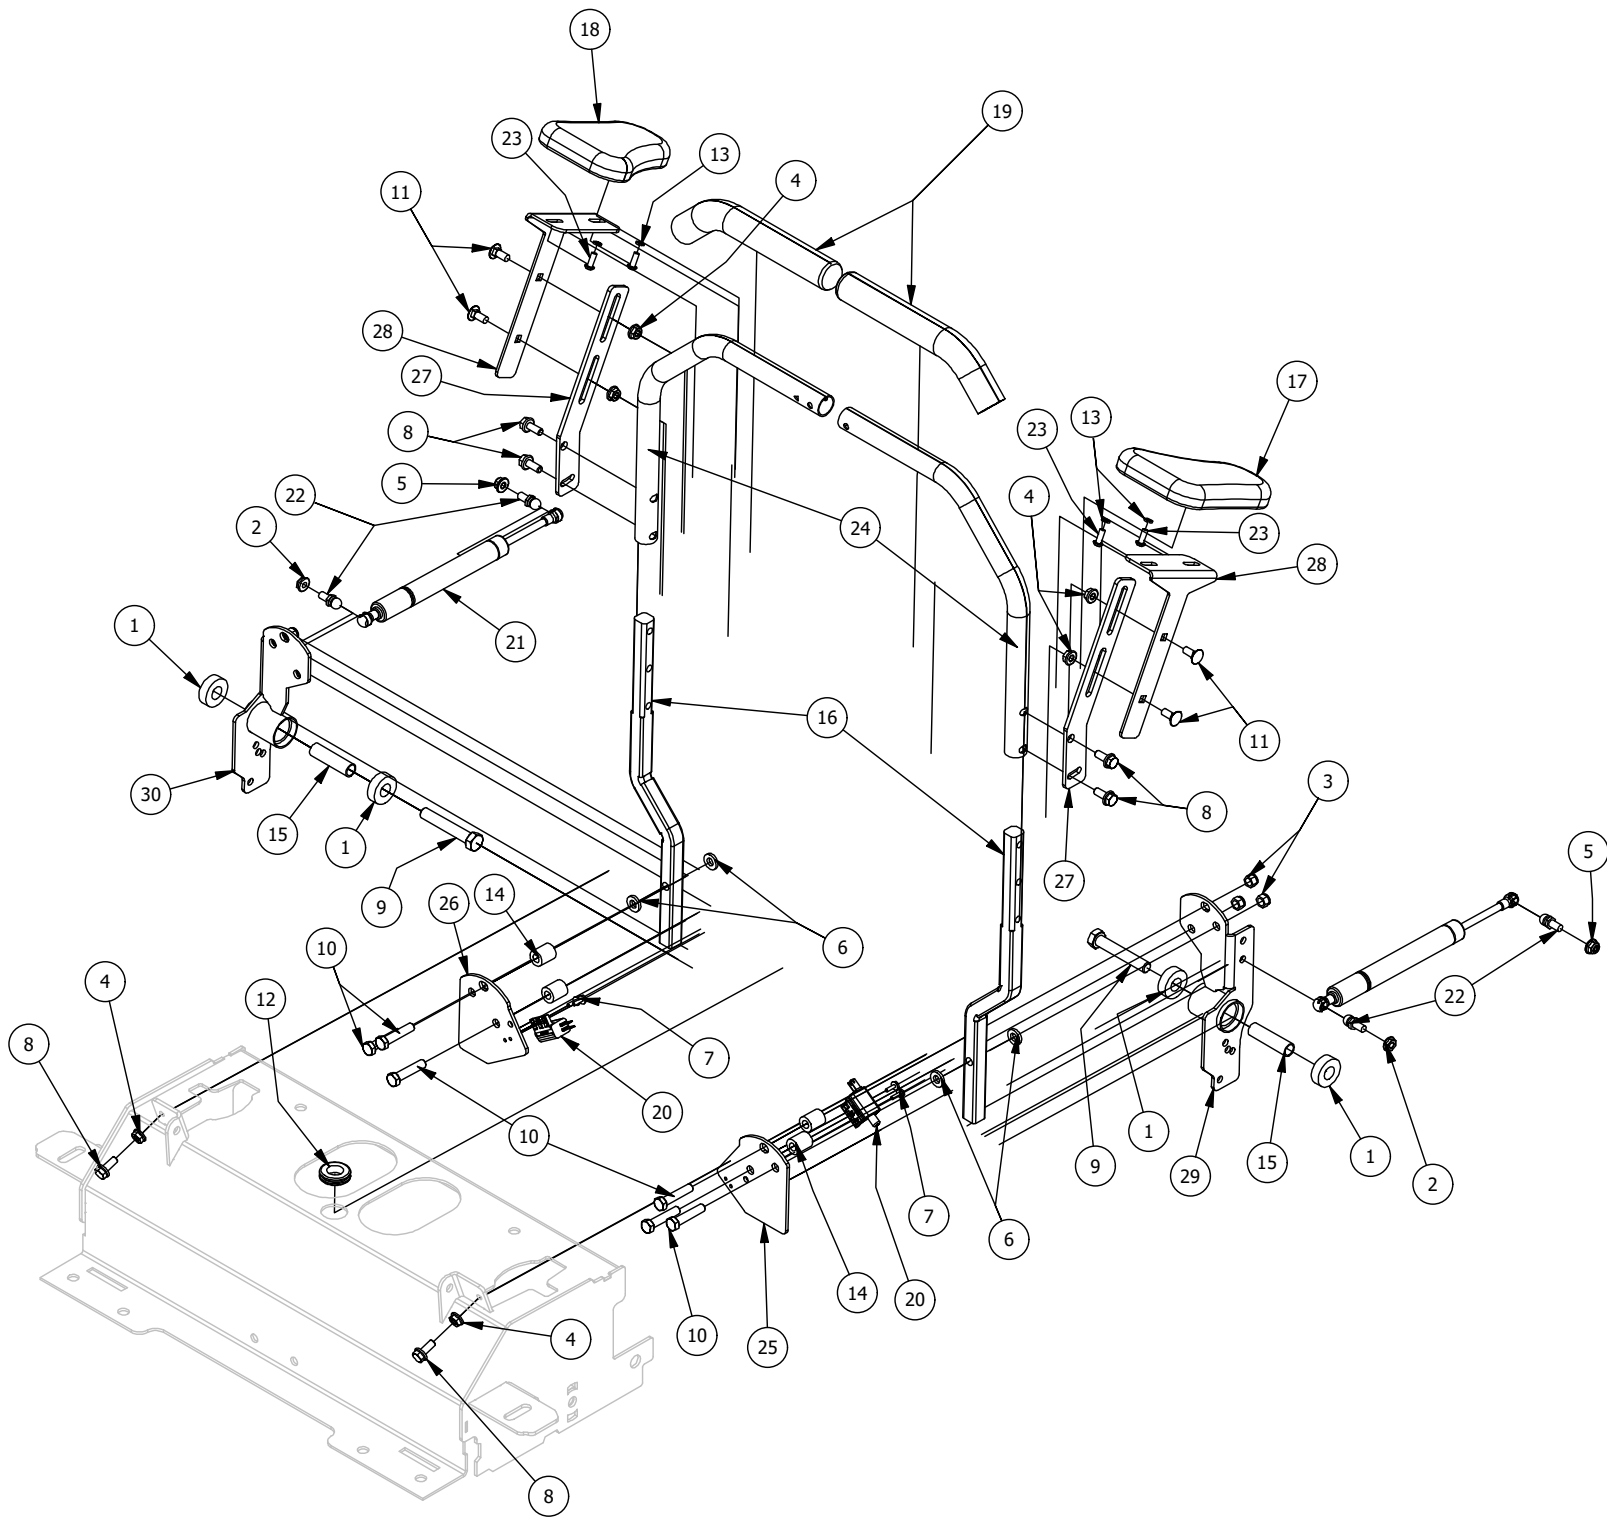

Drive Arm Assemblies

Drive Arm Assemblies			
ITEM	QTY	PART NUMBER	DESCRIPTION
1	4	410-0005-00	5/8" ID X 1-3/8" OD X 7/16" THK BEARING
2	2	413-0006-00	5/16-18 HEX FLANGE NUT W/SERR ZINC
3	6	413-0013-00	3/8-16 NYLON INSERT FLANGE LOCKNUT ZINC
4	6	413-0022-00	5/16-18 HEX FLANGE NUT W/SERR ZINC YELLOW
5	2	413-0027-00	5/16-18 NYLON INSERT FLANGE LOCKNUT ZC YELLOW
6	4	413-0052-00	.375 ID X .750 OD X .062 THK THRUST BEARING OIL-IMPREG BRNZ
7	4	418-0032-00	8-32 X 1/2 IND. HWH SLOT TYPE F TCS ZINC
8	6	418-0048-00	5/16-18 X 3/4 HEX FLANGE BOLT GR 8 ZC YELLOW
9	2	418-0050-00	1/2-13 X 3 HEX C/S GR 5 ZINC
10	6	418-0051-00	3/8-16 X 1-3/4 HEX C/S GR 2 ZINC
11	4	418-0063-00	5/16-18 X 3/4 CARRIAGE BOLT ZINC YELLOW
12	1	419-0008-00	3/4" ID X FOR 1-3/16" HOLE FOR 11 GA RUBBER GROMMIT
13	4	419-0012-00	1/4 EXT TOOTH LOCKWASHER ZINC
14	4	425-0003-00	Mower Drive Arm Spacer
15	2	425-0004-00	Mower Drive Arm Hub & Deck Lift Arm Spacer
16	2	431-0001-00	Height Adjustable Drive Arm
17	1	471-0028-00	2020 Mower Drive Arm Support Pad Left
18	1	471-0029-00	2020 Mower Drive Arm Support Pad Right
19	2	484-0001-00	Handle Grip
20	2	486-0030-00	NO Plunger Limit Switch
21	2	487-0001-00	Control Arm Damper
22	4	487-0005-00	Control Arm Damper Ball Stud
23	4	618-8064-50	1/4-20 x 5/8 Button Socket C/S
24	2	BLK403-0020-03	Mower Drive Handle Tube
25	1	BLK426-0002-03	Mower Left Control Arm Limit Switch Plate
26	1	BLK426-0003-03	Mower Right Control Arm Limit Switch Plate
27	2	BLK439-0010-03	Mower Drive Arm Pad Tube Mounting bracket
28	2	BLK439-0011-03	Mower Drive Arm Pad Mount bracket
29	1	BLK490-0012-03	Mower Left Drive Arm Bracket Assembly
30	1	BLK490-0013-03	Mower Right Drive Arm Bracket Assembly