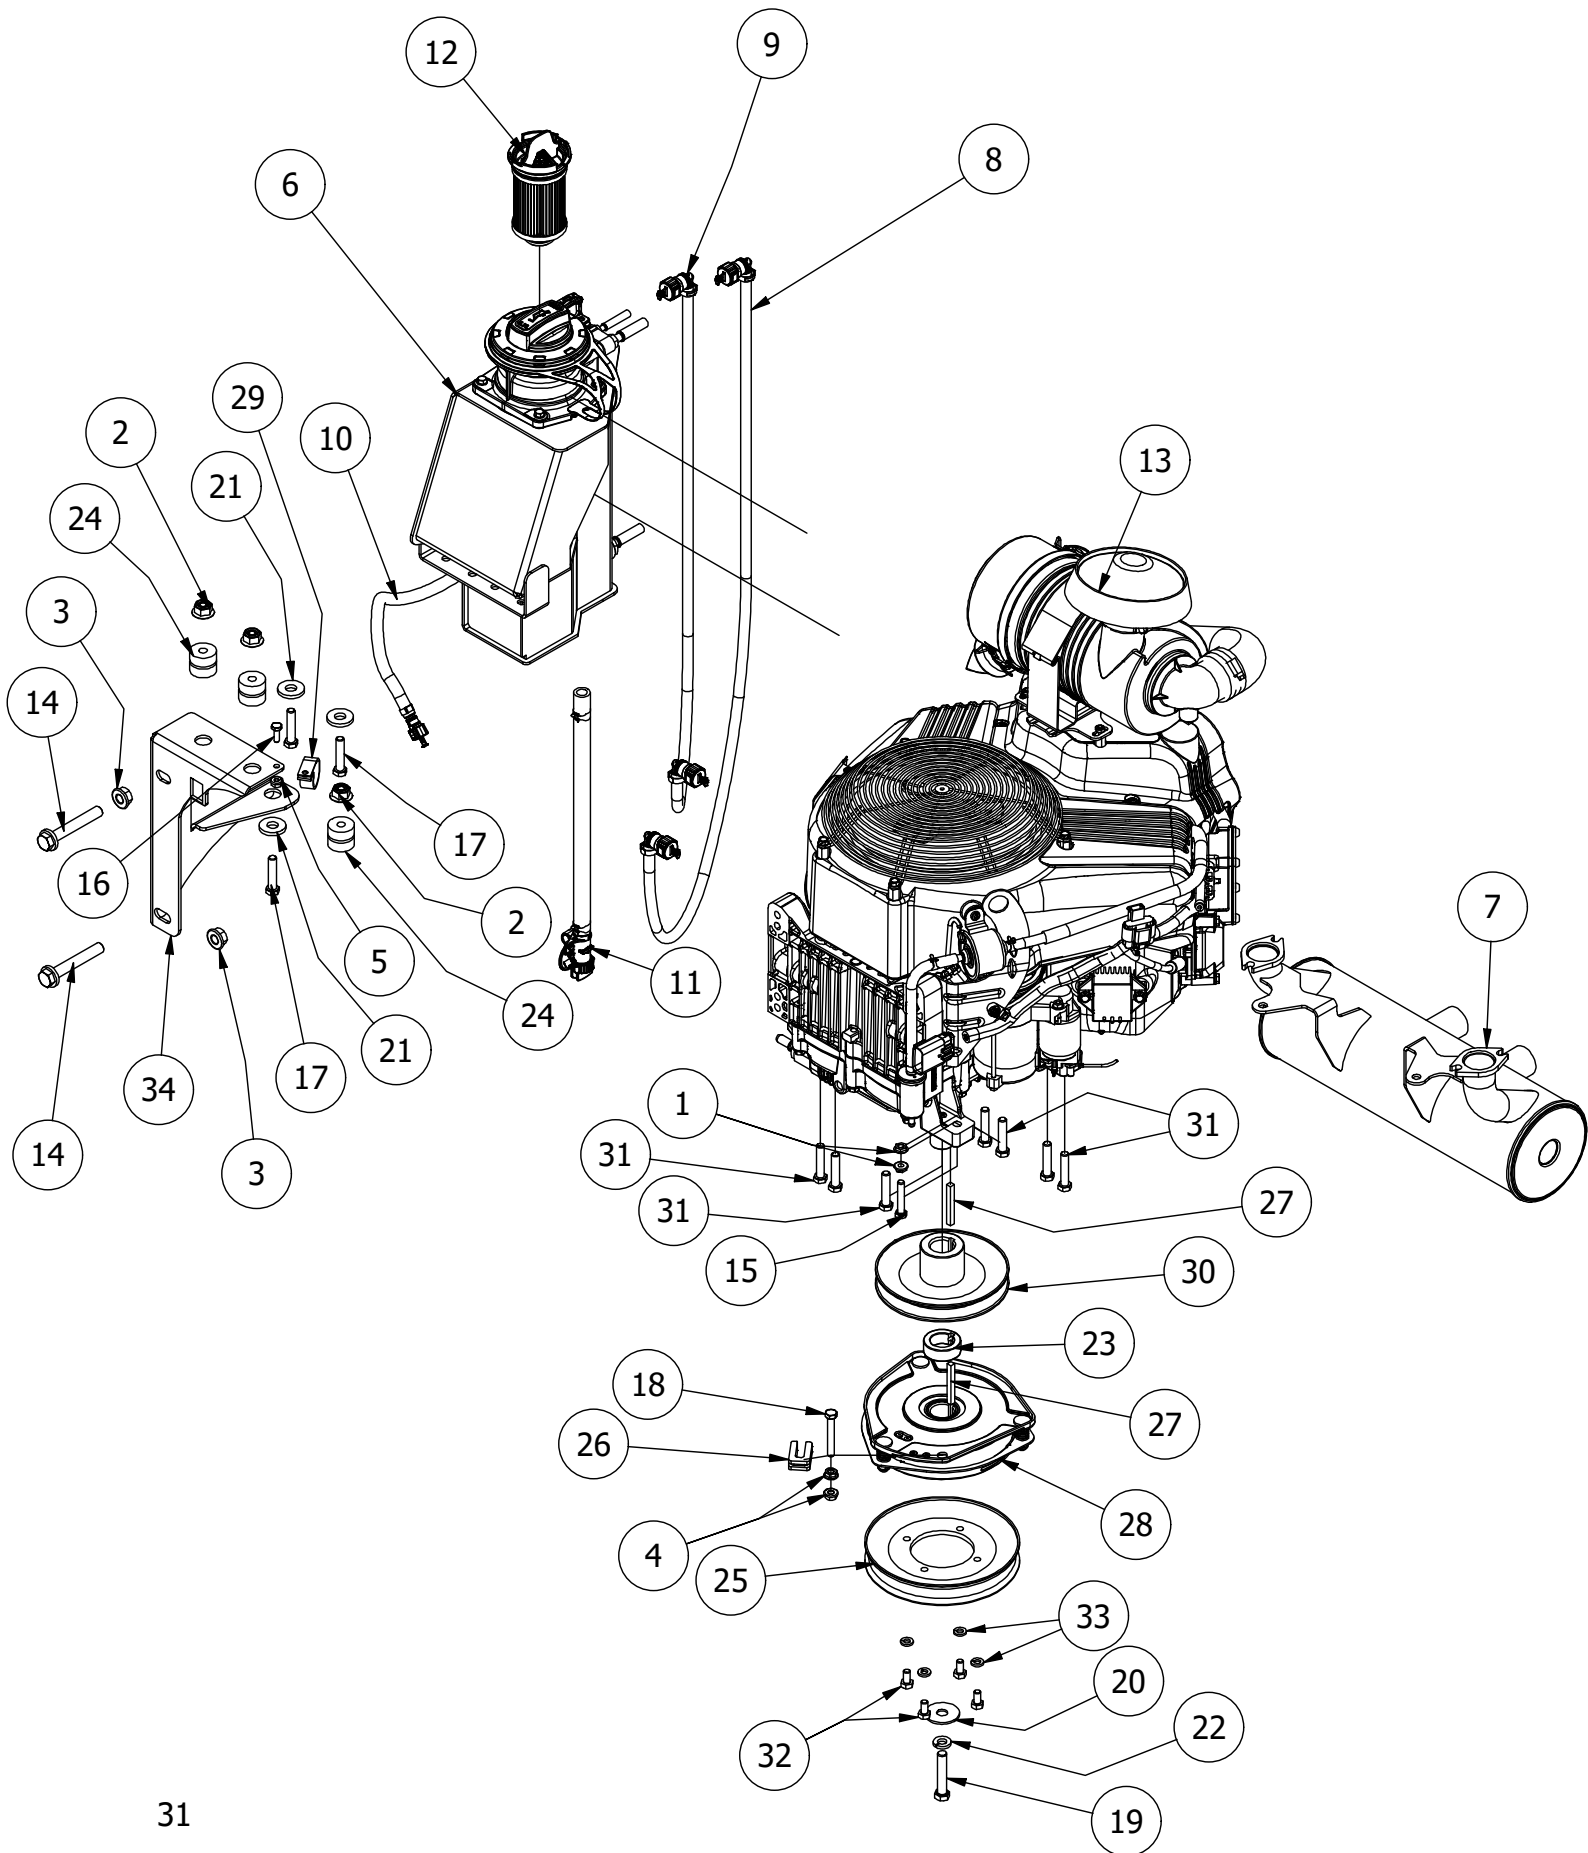

40 HP Vanguard Engine with Oil Guard Assembly

40 HP Vanguard Engine with Oil Guard Assembly			
ITEM	QTY	PART NUMBER	DESCRIPTION
1	2	413-0006-00	5/16-18 HEX FLANGE NUT W/SERR ZINC
2	3	413-0013-00	3/8-16 NYLON INSERT FLANGE L/NUT ZC
3	2	413-0014-00	1/2-13 HEX STOVER LOCKNUT GR C ZINC
4	2	413-0022-00	5/16-18 HEX FLANGE NUT W/SERR ZINC YELLOW
5	1	413-0026-00	1/4-20 NYLON INSERT FLANGE L/NUT ZINC
6	1	415-0017-00	Vanguard 37 EFI Oil Guard Tank
7	1	415-0060-00	Dual Exhaust System w/ Muffler for Vanguard Big Block Engine
8	1	415-0075-00	Oil Hose Assy, Supply
9	1	415-0076-00	Oil Hose Assy, Scavenge
10	1	415-0077-00	Oil Hose Assy, Vent
11	1	415-0078-00	Oil Flex Drain Hose
12	1	415-0079-00	Oil Filter
13	1	415-0095-00	Vanguard 40HP EFI with Oil Guard
14	2	418-0019-00	1/2-13 X 3-1/2 HEX FLANGE BOLT (GR.8) ZC/YEL
15	1	418-0024-00	5/16-18 X 1-3/4 HEX C/S GR 5 ZINC
16	1	418-0035-00	1/4-20 X 3/4 HEX C/S GR 2 ZINC
17	3	418-0051-00	3/8-16 X 1-3/4 HEX C/S GR 2 ZINC
18	1	418-0114-00	5/16-18 X 2-1/4 HEX C/S (GR.2) ZC YELLOW
19	1	418-0223-00	TTQ Clutch Bolt
20	1	419-0001-00	1/2" X 1-5/8 BELLEVILLE CUP WASHER ZINC YELLOW
21	3	419-0003-00	1/2 FENDER WASHER 1-1/4" OD ZINC
22	1	419-0005-00	7/16 SPLIT LOCKWASHER GR 8 ZC YELLOW
23	1	425-0033-00	KGz-XD Pump Drive Pulley Spacer
24	3	429-0005-00	Oil Guard Isolator
25	1	433-0022-00	KGz-XD Clutch Pulley
26	1	434-0012-00	Spartan Quick Shield Rod Guide Bushing
27	2	442-0002-00	1/4 X 2-1/4 SQ MACHINERY KEY 1018 STL PLN
28	1	470-0011-00	Ogura KGz-XD Clutch
29	1	472-0001-00	1-1/4" CHUSHIONED LOOP CLAMP BLACK
30	1	533-0001-60	KGZ Engine Pulley (B belt)
31	7	618-2008-00	3/8"-16X1-3/4" Gr 8 C/S
32	4	618-2063-00	M8-1.25 X 16MM HEX BOLT CL. 8.8 ZINC
33	4	619-8051-00	5/16 Lockwasher Zinc
34	1	BLK439-0199-03	Mower Oil Guard Tank Bracket