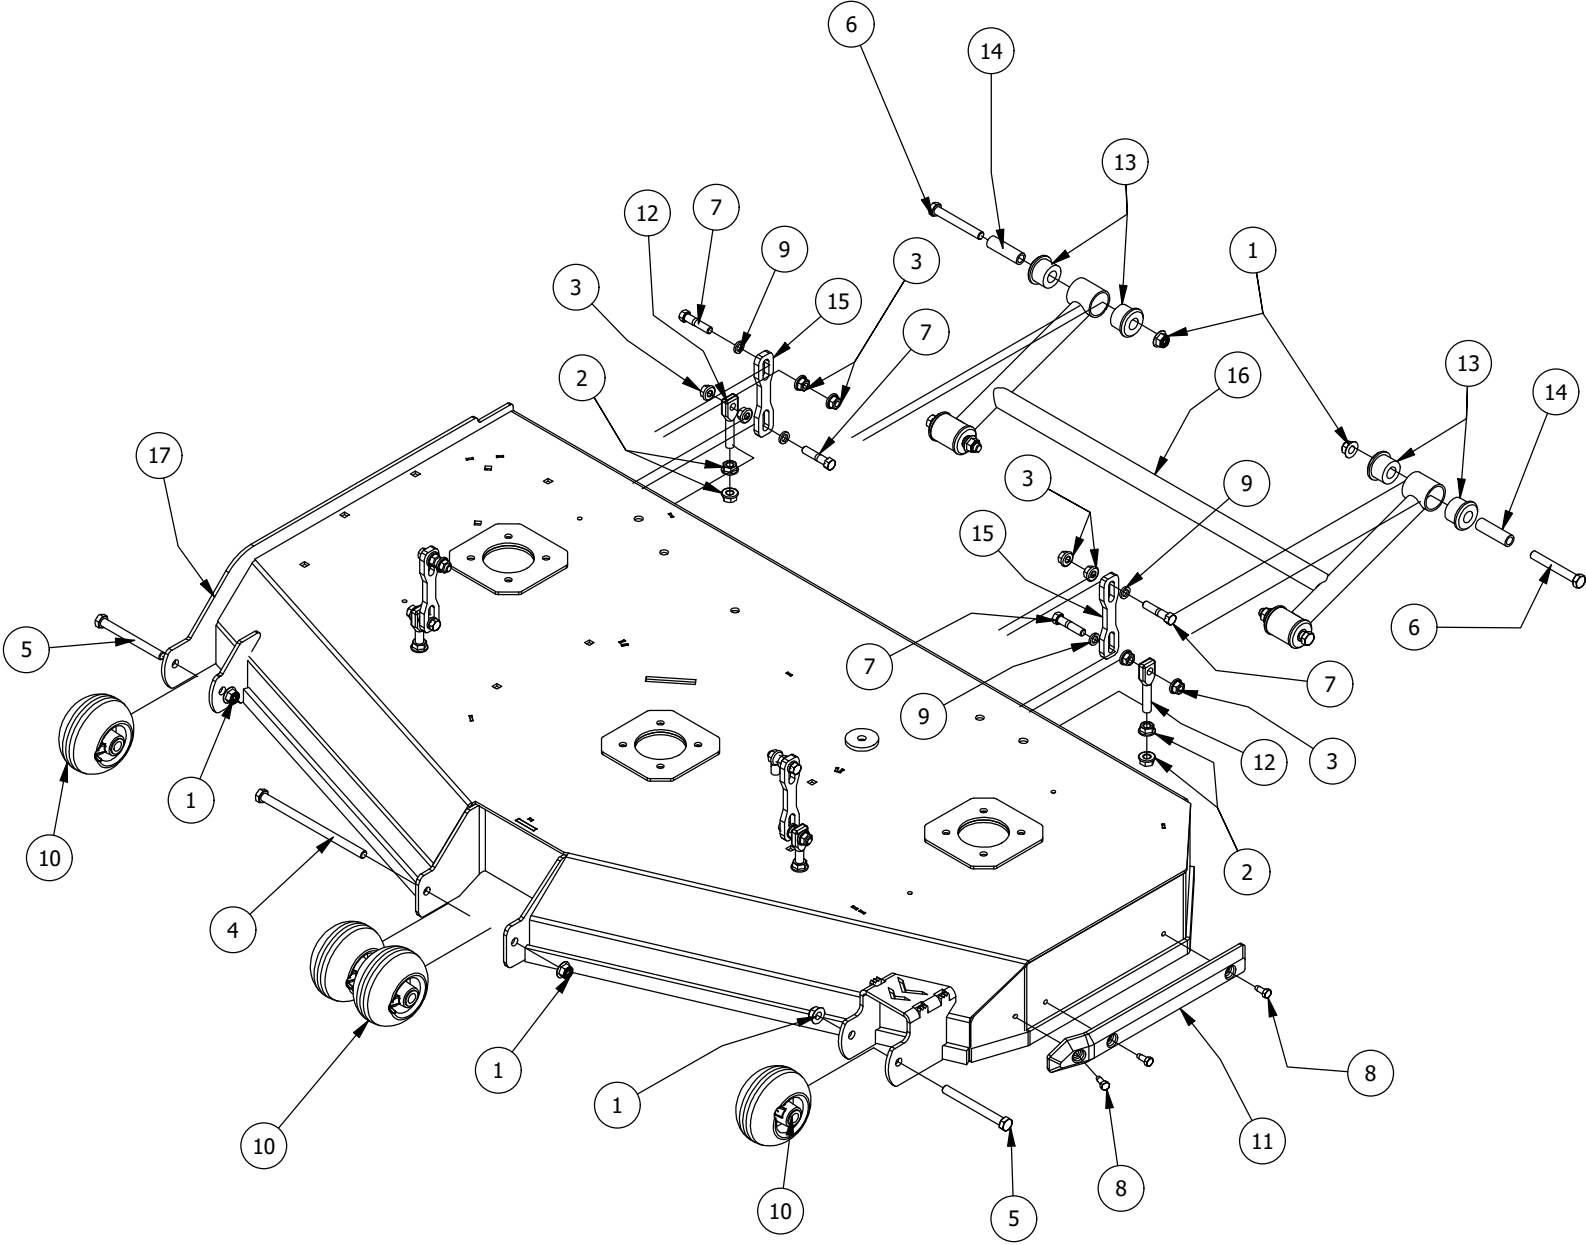

61" Deck Scalping Wheels and Stabilizer Assembly

61" Deck Scalping Wheels and Stabilizer Assembly			
ITEM	QTY	PART NUMBER	DESCRIPTION
1	7	413-0002-00	1/2-13 NYLON INSERT FLANGE NUT ZINC YELLOW
2	8	413-0005-00	1/2-13 HEX FLANGE NUT W/SERR ZINC YELLOW
3	16	413-0011-00	7/16-14 HEX FLANGE NUT W/SERR ZINC YELLOW
4	1	418-0015-00	1/2-13 X 8-1/2 HEX C/S GR 2 ZINC YELLOW
5	2	418-0016-00	1/2-13 X 5 HEX C/S GR 2 ZINC YELLOW
6	4	418-0021-00	1/2-13 X 3-3/4 HEX C/S GR 5 ZINC
7	8	418-0046-00	7/16-14 X 2 HEX C/S GR 5 ZINC YELLOW
8	3	418-0262-00	5/16-18 X 3/4 IND HWH UNSLOT (F) TCS ZC/Y
9	8	419-0010-00	.443 ID X .750 OD X .125 THK NYLON BLACK
10	4	422-0001-00	Anti-Scalp Wheel
11	1	429-0001-00	Mower Nylon Deck Guard
12	4	448-0001-00	Mower Deck Height Adjustment Stud
13	8	732-2000-00	Large MTV A-Arm Bushing
14	4	732-2001-00	Large MTV A-Arm Bushing Sleeve
15	4	BLK435-0007-03	Mower Deck Link
16	1	BLK490-0014-03	Mower 54"/61" Deck Frame Stabilizer Assembly
17	1	BLK490-0061-03	2020 61 RT/SRT Deck assembly