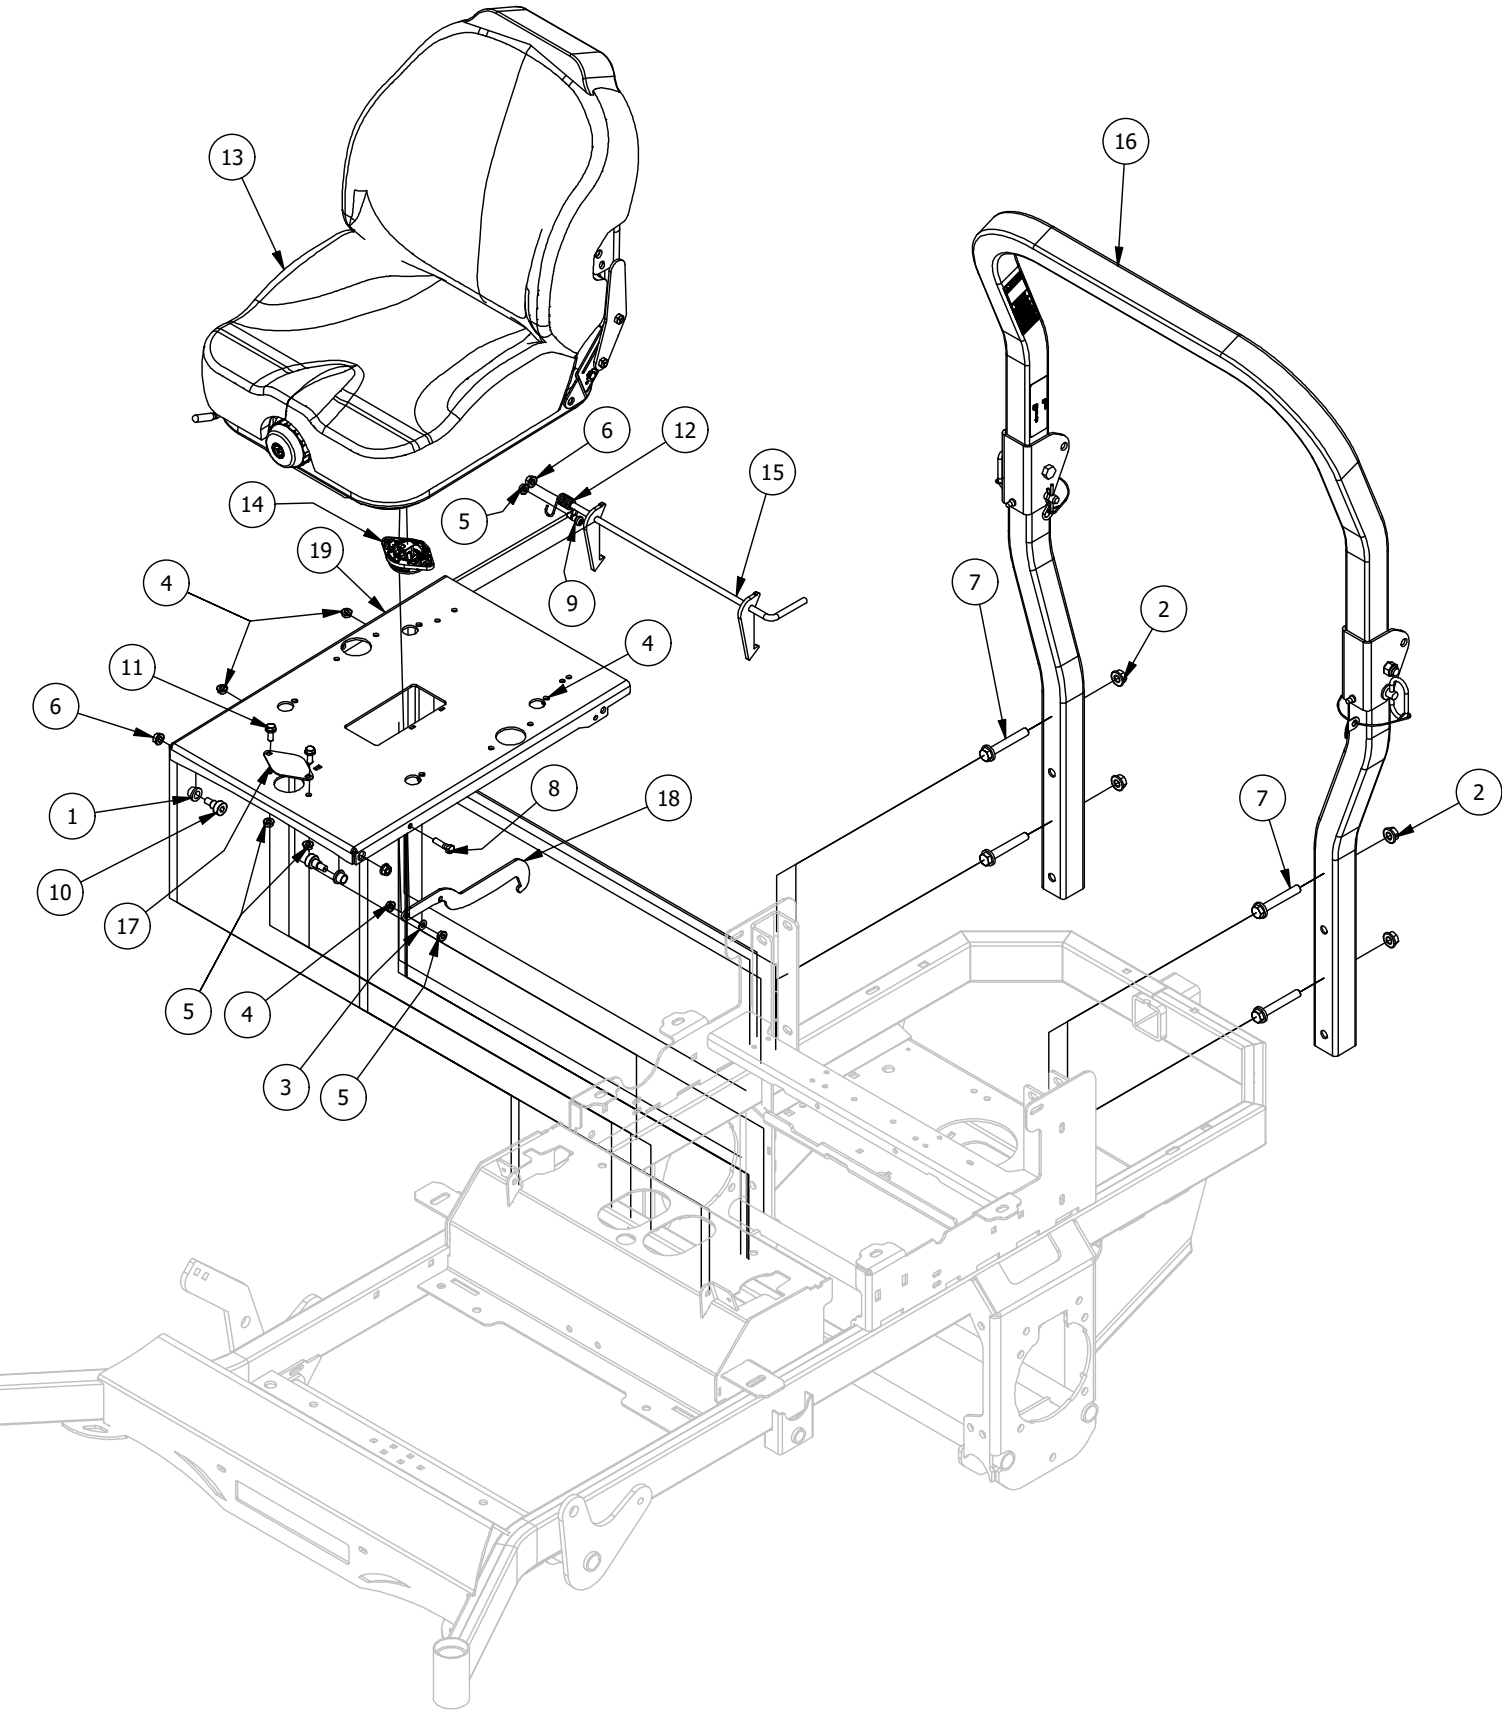

Seat Mounting Assembly

Seat Mounting Assembly

ITEM	QTY	PART NUMBER	DESCRIPTION
1	2	410-0010-00	1/2" ID X 5/8" OD X 1/2" LENGTH FLANGE BUSHING
2	4	413-0014-00	1/2-13 HEX STOVER LOCKNUT GR C ZINC
3	1	413-0016-00	.312 ID X .625 OD X .062 THK THRUST BEARING OIL-IMPREG BRNZ
4	5	413-0019-00	5/16-18 NYLON INSERT FLANGE L/NUT ZINC
5	4	413-0022-00	5/16-18 HEX FLANGE NUT W/SERR ZINC YELLOW
6	3	413-0029-00	3/8-16 NYLON INSERT FLANGE L/NUT ZC YELLOW
7	4	418-0019-00	1/2-13 X 3-1/2 HEX FLANGE BOLT (GR.8) ZC/YEL
8	1	418-0036-00	5/16-18 X 1-1/4 HEX TAP BOLT ZINC GR8
9	1	418-0037-00	3/8 X 3/8 SOCKET SHOULDER BOLT ZC YELLOW
10	2	418-0038-00	1/2 X 1/2 SOCKET SHOULDER BOLT ZC YELLOW
11	2	418-0048-00	5/16-18 X 3/4 HEX FLANGE BOLT GR 8 ZC YELLOW
12	1	434-0004-00	Seat Latch Spring
13	1	471-0038-00	KGZ Seat
14	1	486-0036-00	Mower Seat Switch
15	1	490-0011-61	Mower Seat Latch Release Assembly
16	1	497-0002-00	Mower Fold Down Rops
17	1	BLK426-0241-03	2020 RT/SRT Universal Floating Seat Cover Plate
18	1	BLK439-0065-03	Mower Seat Latch Hook
19	1	BLK439-0755-03	2022 Universal Floating Seat Base Plate