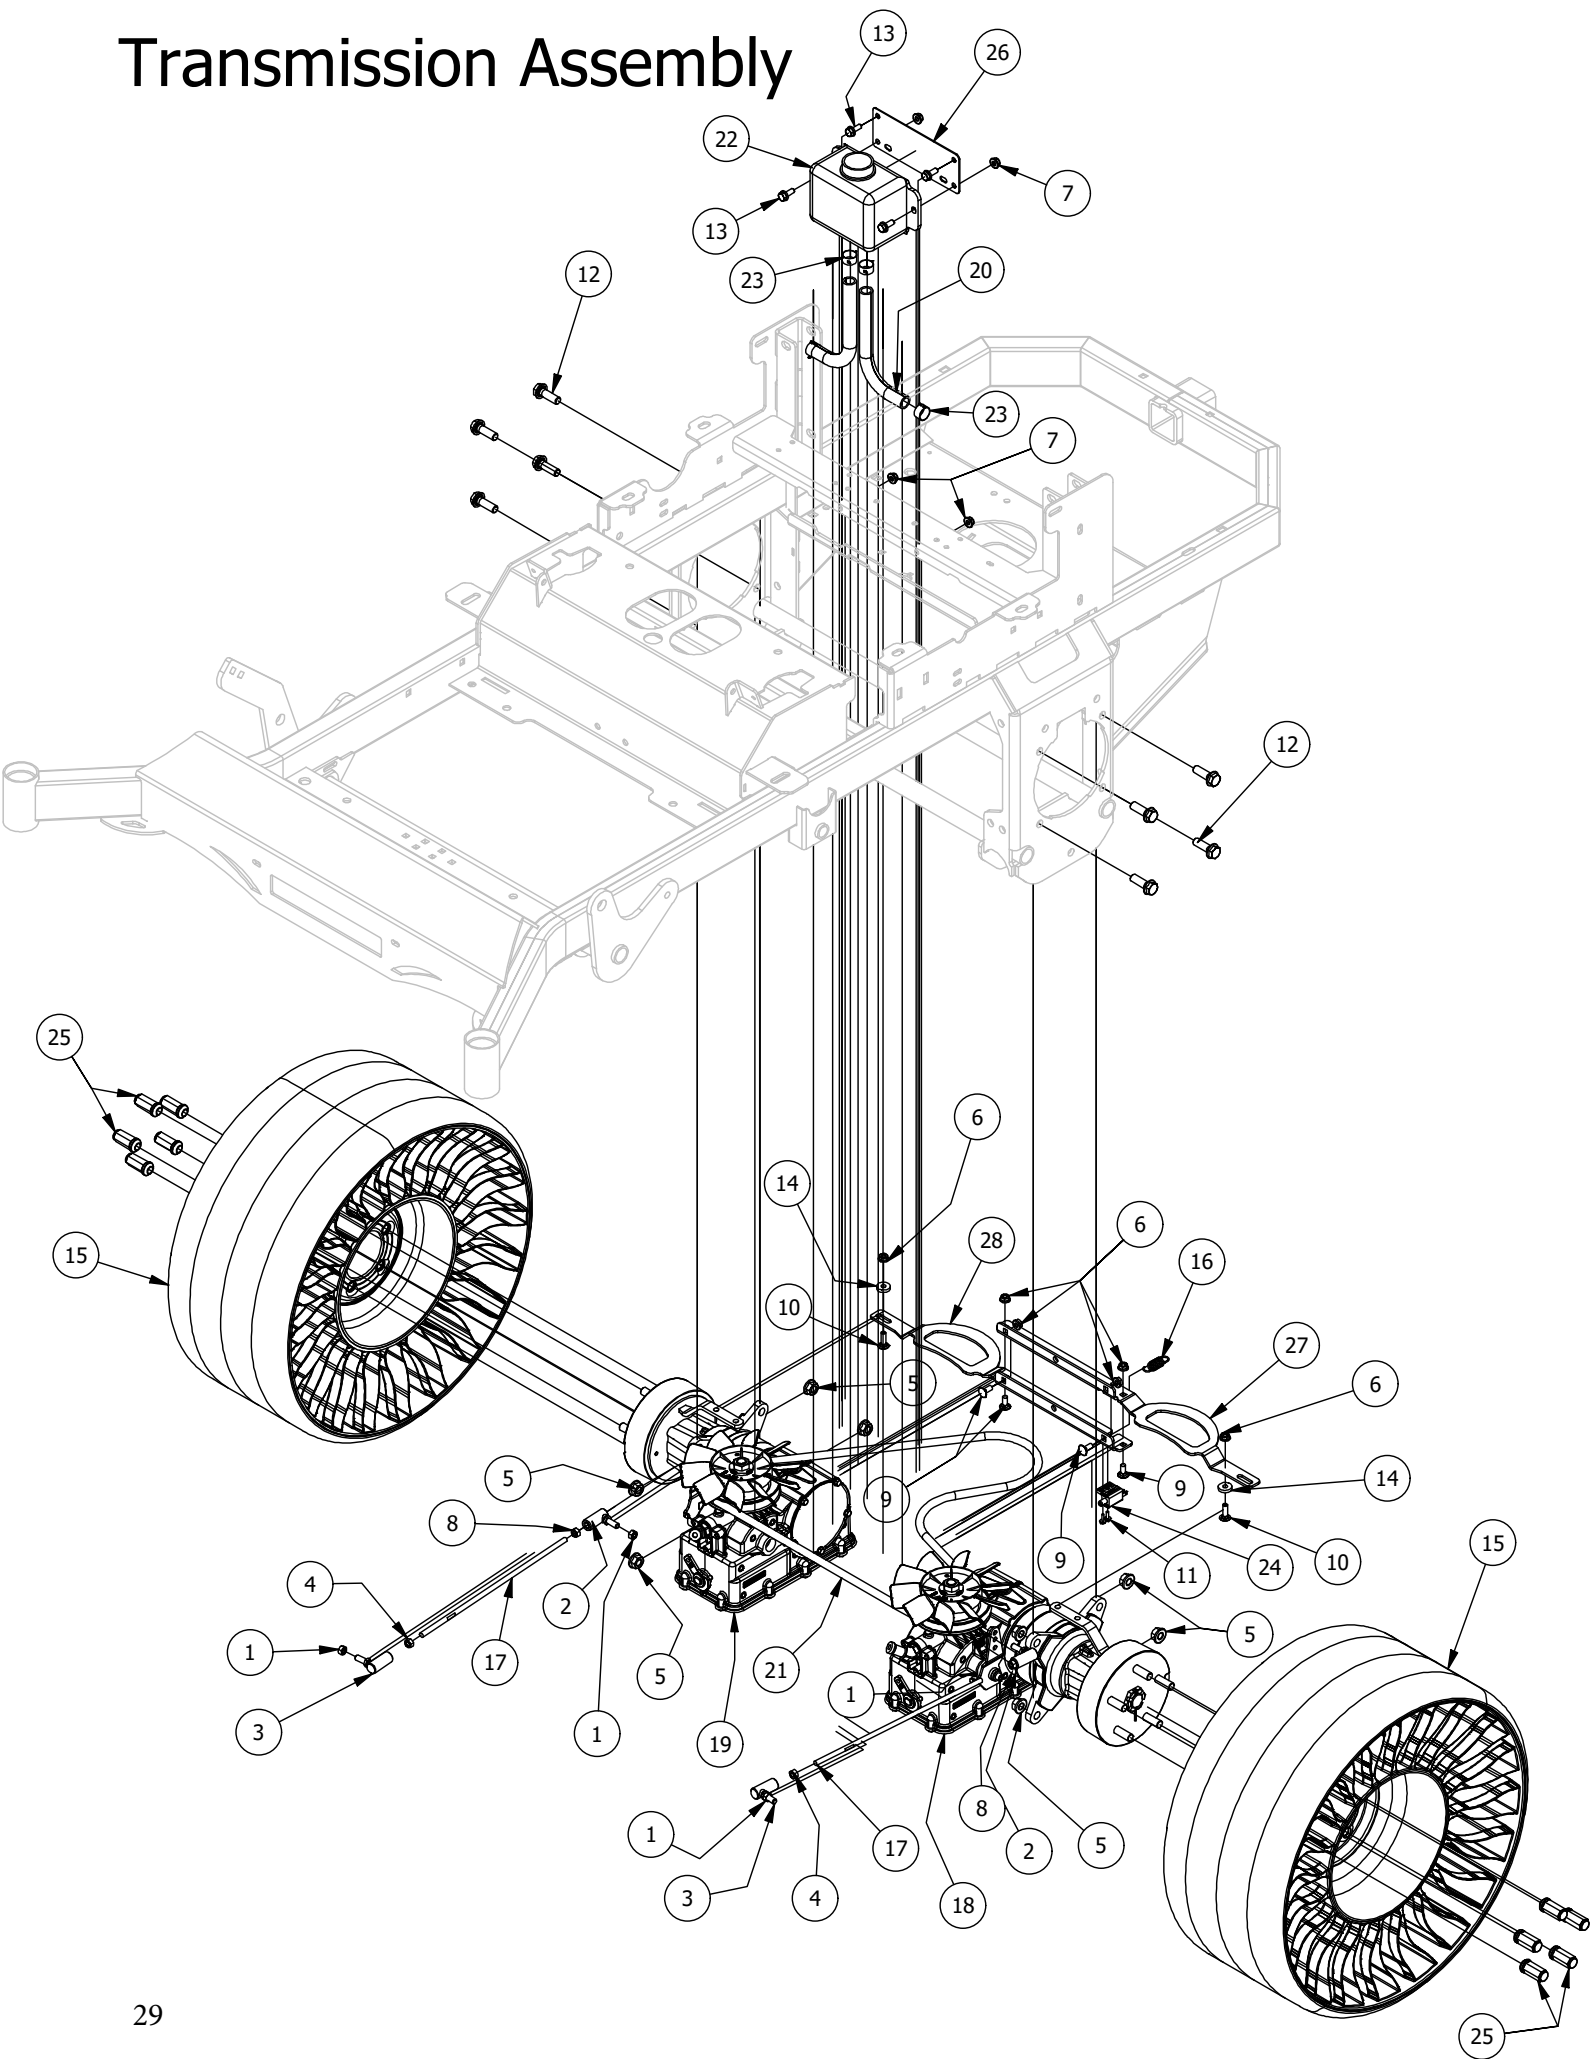

Transmission Assembly

Transmission Assembly			
ITEM	QTY	PART NUMBER	DESCRIPTION
1	4	148-0178	5/16-24 NYL INS L/N GR.8 ZC/YEL
2	2	410-0001-00	Control Arm Rod End, Right
3	2	410-0002-00	Control Arm Rod End, Left
4	2	413-0003-00	5/16 Hex Nut Left hand thread
5	8	413-0010-00	1/2-13 HEX FLANGE NUT W/SERR ZINC
6	6	413-0019-00	5/16-18 NYLON INSERT FLANGE L/NUT ZINC
7	4	413-0027-00	5/16-18 NYLON INSERT FLANGE LOCKNUT ZC YELLOW
8	2	413-0035-00	5/16-24 HEX NUT ZINC
9	4	418-0008-00	5/16-18 X 3/4 CARRIAGE BOLT ZINC
10	2	418-0010-00	5/16-18 X 1 CARRIAGE BOLT ZC/YEL
11	2	418-0032-00	8-32 X 1/2 IND. HWH SLOT TYPE F TCS ZINC
12	8	418-0047-00	1/2-13 X 1-1/2 HEX FLANGE BOLT GR 8 ZINC YELLOW
13	4	418-0048-00	5/16-18 X 3/4 HEX FLANGE BOLT GR 8 ZC YELLOW
14	2	419-0006-00	.312 ID X .875 OD X .1875 THK F/W NYLON BLK
15	2	422-0054-00	Tweel 24x12N12l 54411
16	1	434-0003-00	Mower Brake Pedal Release Spring
17	2	435-0002-00	Transmission Drive Arm Rod Standard Transmission
18	1	450-0015-00	HTG16 Parker Left Side Transmission w/ Control Orifice
19	1	450-0016-00	HTG16 Parker Right Side Transmission w/ Control Orifice
20	2	451-0001-00	Mower 5/8" Hydraulic Hose
21	1	461-0020-00	KGz-XD Pump Belt
22	1	467-0003-00	Hydraulic Fluid Reservoir
23	4	472-0013-00	1/2" (#8) Hose Clamp
24	1	486-0030-00	NO Plunger Limit Switch
25	10	613-0001-00	1/2-20 Lug Nut
26	1	BLK426-0013-03	Mower Hydraulic Reservoir Mounting Plate
27	1	BLK439-0808-00	KGZ Park Brake Bracket Right
28	1	BLK439-0809-00	KGZ Park Brake Bracket Left