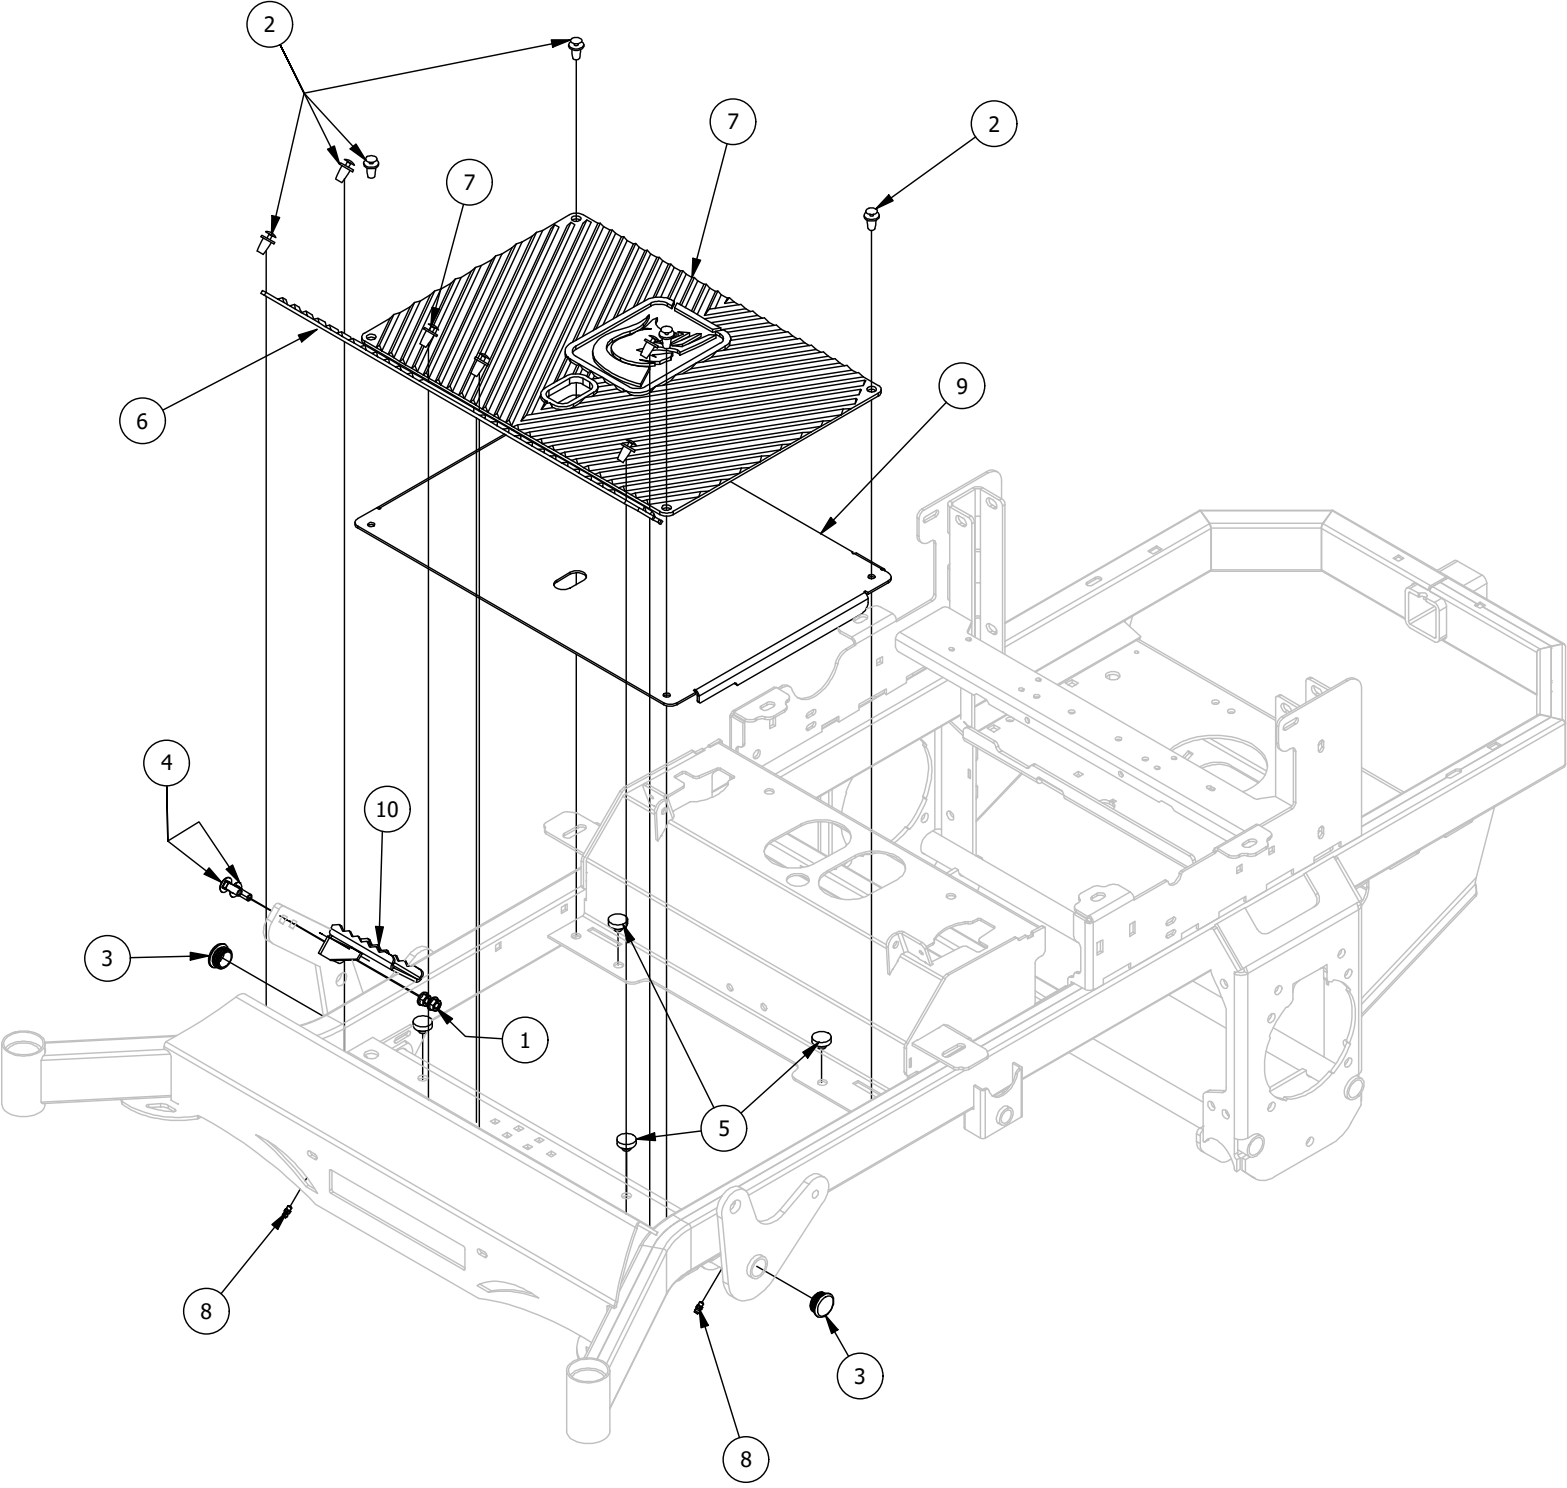

Floorboard and Deck Height Pedal Assembly

Floorboard and Deck Height Pedal Assembly			
ITEM	QTY	PART NUMBER	DESCRIPTION
1	2	413-0020-00	3/8-16 HEX FLANGE NUT W/SERR ZINC YELLOW
2	10	414-0002-00	8MM PUSH TYPE RETAINER NYLON BLACK
3	2	414-0015-00	1-1/4" Round Tube Plug
4	2	418-0045-00	3/8-16 X 1 Carriage Bolt Zinc Yellow
5	4	429-0002-00	Push-In Rubber Bumper, Mower Floor
6	1	481-0005-00	2017 Mower Rubber Foot Rest Mat
7	1	481-0006-00	2017 Mower Logo Floor Mat
8	2	624-1000-00	1/4 drive type straight grease fitting zc (g.L. only)
9	1	BLK439-0007-03	Mower Floorboard
10	1	BLK439-0059-03	Mower Deck Height Foot Pedal