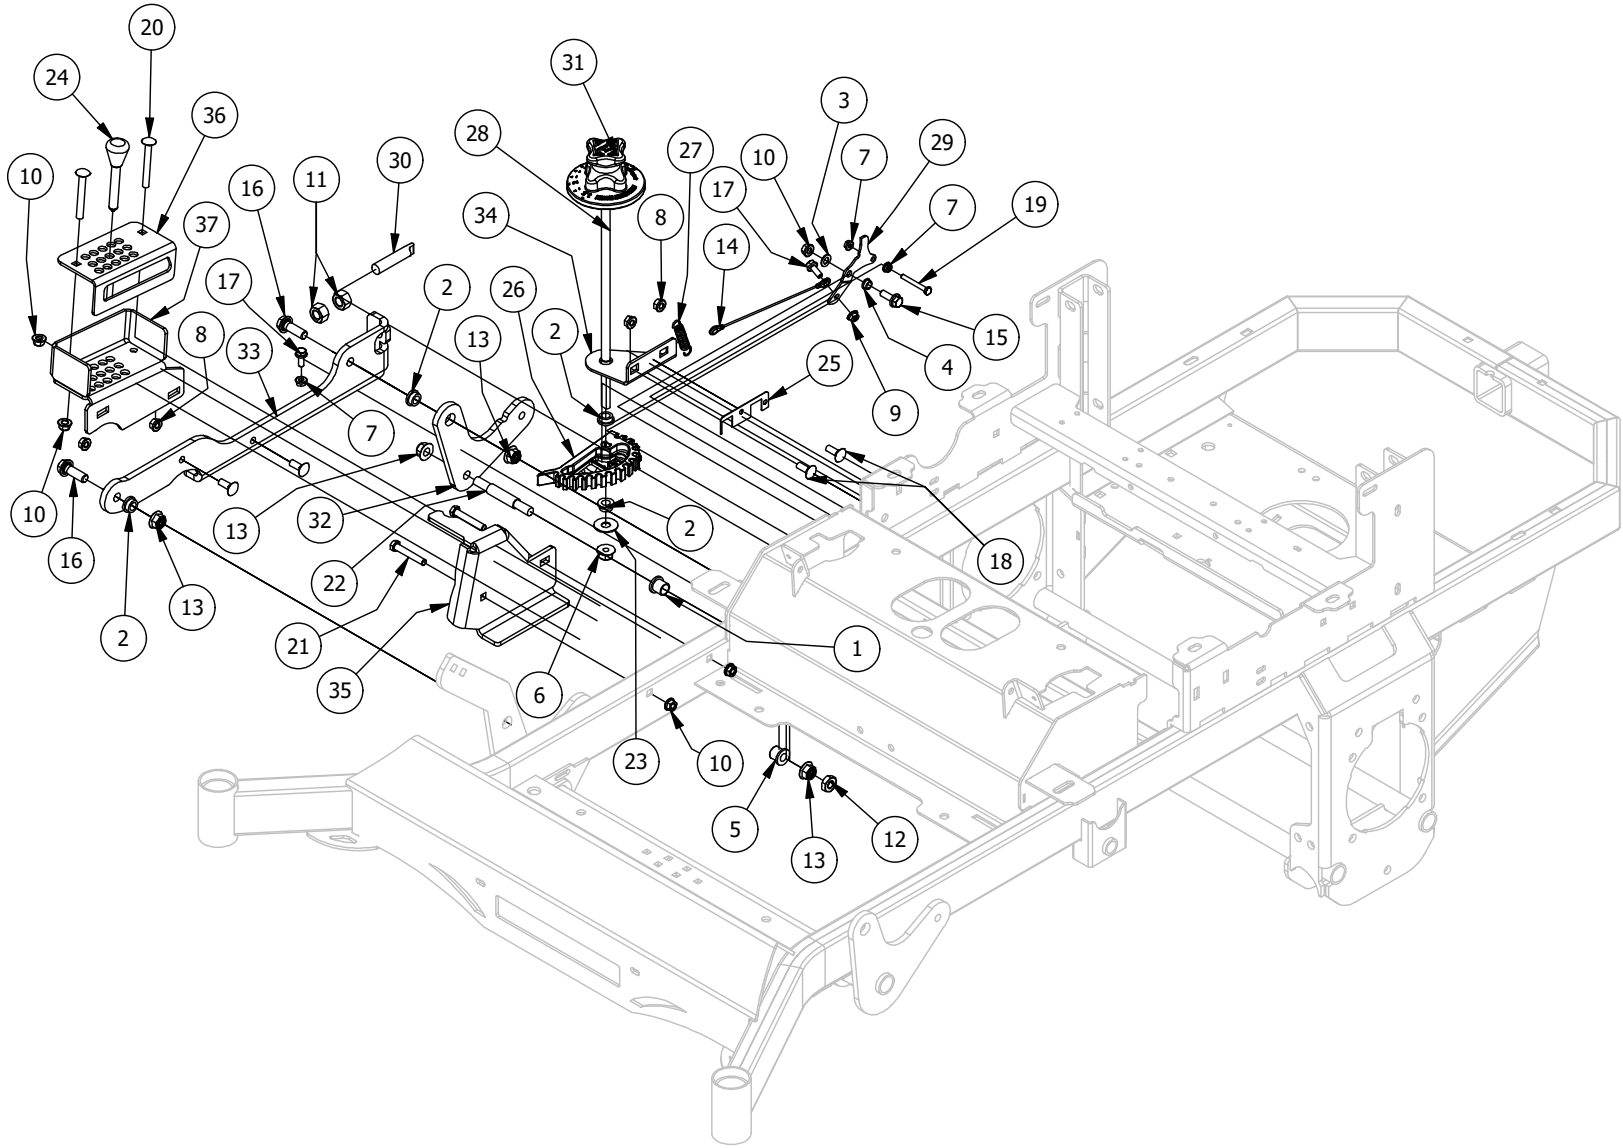

Deck Height Indicator Assembly

Deck Height Indicator Assembly			
ITEM	QTY	PART NUMBER	DESCRIPTION
1	1	410-0008-00	5/8" ID X 3/4" OD X 3/4" LENGTH FLANGE BUSHING
2	4	410-0009-00	1/2" ID X 3/4" OD X 3/8" LENGTH FLANGE BUSHING
3	1	410-0011-00	3/8 X 3/4 Bronze Washer
4	1	410-0067-00	Bronze Bushing
5	1	410-0068-00	.502 ID X .753 OD X .75 OAL X1 FL OD X .125 FL BUSHING
6	1	413-0002-00	1/2-13 NYLON INSERT FLANGE LOCKNUT ZC YELLOW
7	2	413-0012-00	1/4-20 HEX FLANGE NUT W/SERRATIONS ZC YELLOW
8	4	413-0020-00	3/8-16 HEX FLANGE NUT W/SERR ZINC YELLOW
9	1	413-0027-00	5/16-18 NYLON INSERT FLANGE LOCKNUT ZC YELLOW
10	5	413-0029-00	3/8-16 NYLON INSERT FLANGE L/NUT ZC YELLOW
11	2	413-0048-00	5/8-11 HEX NUT ZINC YELLOW
12	1	413-0067-00	1/2-13 Nylon Insert Jam Lock Nut Yellow Zinc
13	4	413-1005-00	1/2-13 NYLON INSERT FLANGE NUT ZINC YELLOW
14	1	414-0037-00	Height Indicator Cable
15	1	418-0040-00	3/8-16 X 1 HEX FLANGE BOLT GR 8 ZC YELLOW
16	2	418-0047-00	1/2-13 X 1-1/2 HEX FLANGE BOLT GR 8 ZINC YELLOW
17	2	418-0048-00	5/16-18 X 3/4 HEX FLANGE BOLT GR 8 ZC YELLOW
18	2	418-0053-00	3/8-16 X 1 CARRIAGE BOLT ZINC YELLOW
19	1	418-0067-00	1/4-20 X 2 HEX C/S GR 8 ZC YELLOW
20	2	418-0095-00	3/8-16 X 3 CARRIAGE BOLT (GR.8) ZC/YEL
21	2	418-0107-00	3/8-16 X 2-1/4 HEX FLANGE BOLT GR 8 ZC YELLOW
22	1	418-0276-00	Rear Deck Height Bolt (Machined)
23	1	419-0014-00	Plastic Washer .52 ID_1.375 OD_.062 Flat Washer
24	1	420-0009-00	Stand On Deck Height Adjuster Magnetic Pin
25	1	425-0015-03	RZ Deck Height Indicator Rod Bracket Spacer
26	1	425-0032-00	2022 Deck Height Cam Casting
27	1	434-0003-00	Brake Pedal Release Spring
28	1	437-0003-00	Mower Deck Height Selector Shaft
29	1	439-0711-00	2021 Deck Height Control Shaft Spring Bracket
30	1	444-0001-00	Mower HEIGHT SELECTOR CAM PIN
31	1	445-0007-00	2021 RZHD,RT,and SRT Deck Height Selector Knob
32	1	BLK431-0004-03	Deck Height Brkt Right side
33	1	BLK439-0698-03	2021 Deck Height Arm Right Link
34	1	BLK439-0712-03	2021 Mower Deck Height Indicator Rod Bracket
35	1	BLK439-0752-03	2022 Deck Lock Pin Tube Bracket
36	1	BLK439-0753-03	2022 DHI Pin Arm Link Top Bracket
37	1	BLK439-0754-03	2022 DHI Pin Arm Link Bottom Bracket