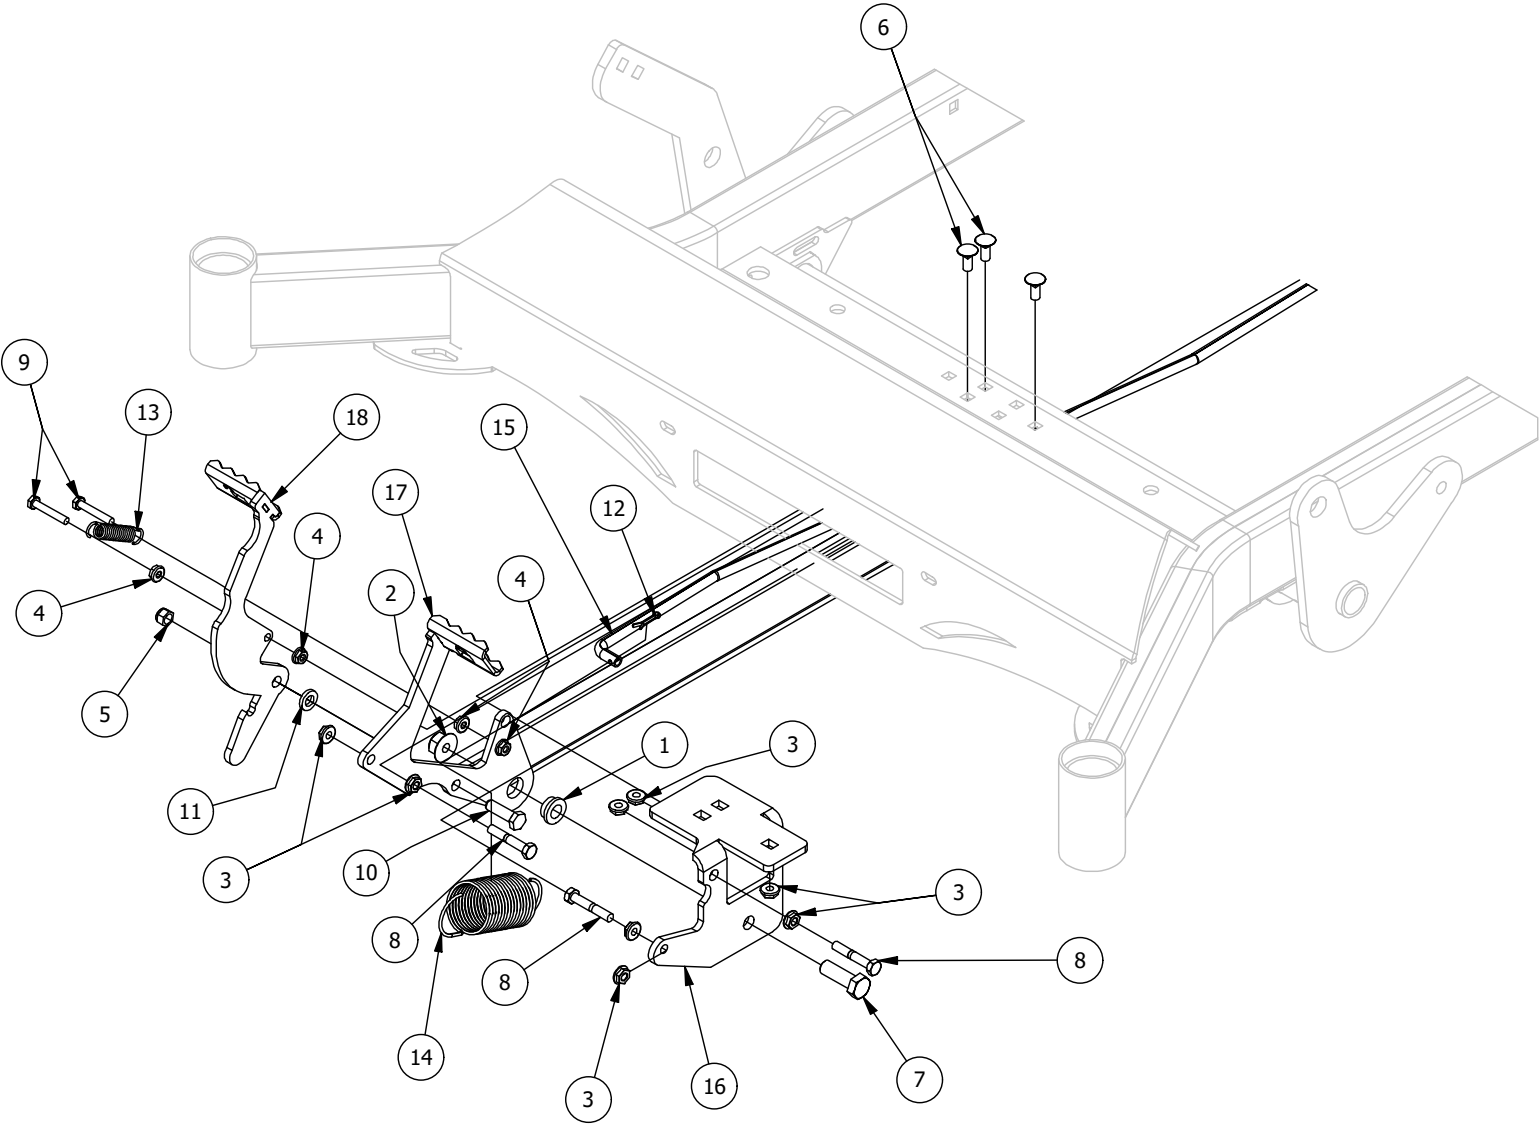

KGZ-XD Mower
Parts Manual 2023

Table of Contents

FRONT FORK ASSEMBLY	3-4
PARK BRAKE ASSEMBLY	5-6
FLOORBOARD AND DECK HEIGHT PEDAL ASSEMBLY	7-8
DECK HEIGHT ADJUSTER ASSEMBLY	9-10
DECK ASSIST SPRING ASSEMBLY	11-12
DRIVE ARM ASSEMBLY	13-14
SEAT MOUNTING ASSEMBLY	15-16
SEAT SUSPENSION ASSEMBLY	17-18
BATTERY ASSEMBLY	19-20
RIGHT GAS TANK ASSEMBLY	21-22
LEFT GAS TANK ASSEMBLY	23-24
PUMP IDLER ASSEMBLY	25-26
ENGINE COWLING ASSEMBLY	27-28
TRANSMISSION ASSEMBLY	29-30
40 HP VANGUARD ENGINE WITH OIL GUARD ASSEMBLY	31-32
61" DECK SCALPING WHEELS AND STABILIZER ASSEMBLY	33-34
61" SPINDLES, BLADES, PULLEYS, AND COVERS	35-36
61" DECK IDLER ASSEMBLY	37-38
DECK CHUTE ASSEMBLY	39-40
DECK SPINDLE ASSEMBLY	41-42
DECALS	43

Park Brake Assembly

Park Brake Assembly			
ITEM	QTY	PART NUMBER	DESCRIPTION
1	1	410-0009-00	1/2" ID X 3/4" OD X 3/8" LENGTH FLANGE BUSHING
2	1	413-0002-00	1/2-13 NYLON INSERT FLANGE LOCKNUT ZC YELLOW
3	9	413-0006-00	5/16-18 HEX FLANGE NUT W/SERR ZINC
4	4	413-0012-00	1/4-20 HEX FLANGE NUT W/SERRATIONS ZC YELLOW
5	1	413-0013-00	3/8-16 NYLON INSERT FLANGE LOCKNUT ZINC
6	3	418-0008-00	5/16-18 X 3/4 CARRIAGE BOLT ZINC
7	1	418-0020-00	1/2-13 X 1-1/2 HEX C/S GR 5 ZINC
8	3	418-0027-00	5/16-18 X 1-3/4 HEX C/S GR 2 ZINC
9	2	418-0029-00	1/4-20 X 1-1/4 HEX C/S GR 2 ZINC
10	1	418-0030-00	3/8-16 X 1-1/4 HEX C/S GR 2 ZINC
11	1	419-0015-00	3/8" ID X 3/4" OD X 1/8" THK BRONZE WASHER
12	1	420-0001-00	1/8 X 3/4 COTTER PIN ZINC
13	1	434-0003-00	Brake Pedal Release Spring
14	1	434-0015-00	2020 Mower Brake Pedal Tension Spring
15	1	435-0004-00	Mower Brake Linkage
16	1	BLK439-0009-03	Mower Frame Brake Mounting Bracket
17	1	BLK490-0016-03	Mower Brake Lock Lever Assembly
18	1	BLK490-0017-03	Mower Brake Unlock Lever Assembly