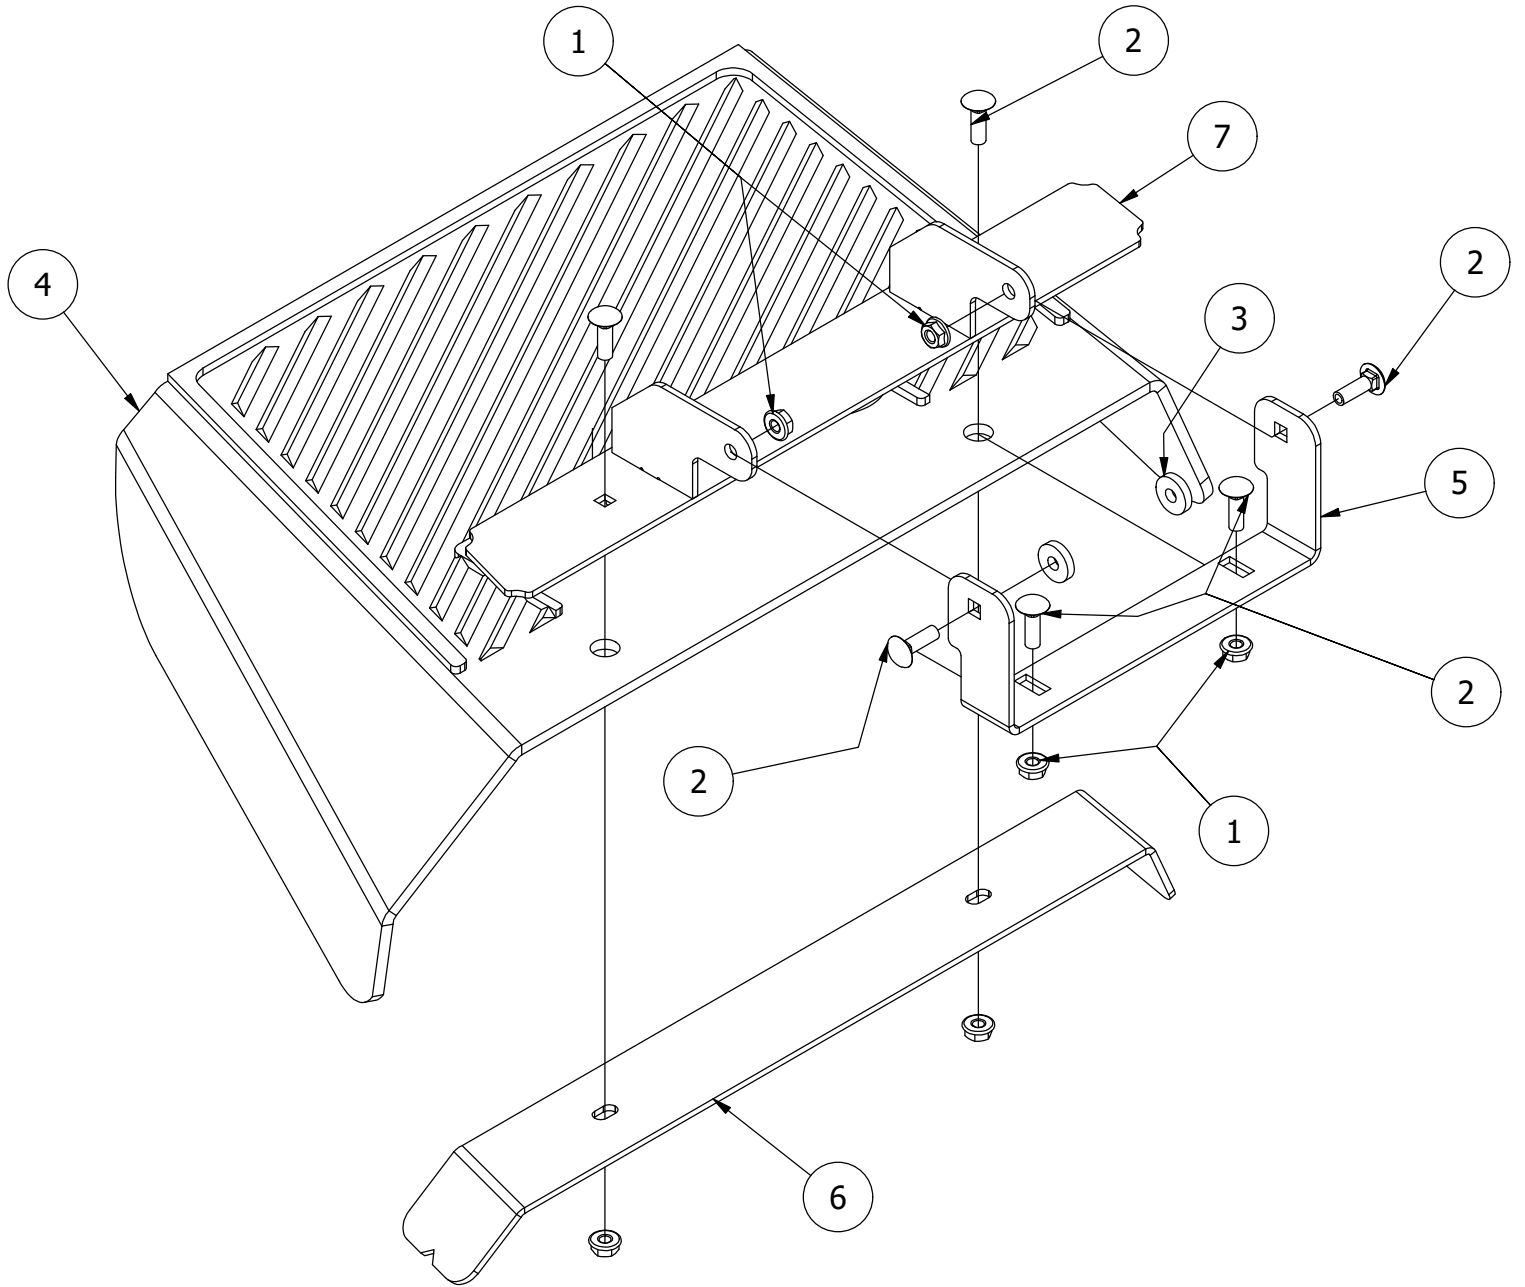

Deck Chute Assembly

Deck Chute Assembly			
ITEM	QTY	PART NUMBER	DESCRIPTION
1	6	413-0027-00	5/16-18 NYLON INSERT FLANGE LOCKNUT ZC YELLOW
2	6	418-0060-00	5/16-18 X 1 CARRIAGE BOLT ZINC YELLOW
3	2	419-0006-00	.312 ID X .875 OD X .1875 THK F/W NYLON BLK
4	1	481-0011-00	2020 RT/SRT Rubber Discharge Chute
5	1	BLK439-0111-03	Mower Chute Mounting Bracket
6	1	BLK439-0190-03	2020 Deck Chute Hinge Backer Bracket
7	1	BLK490-0056-03	RT/SRT Deck Chute Hinge Assembly