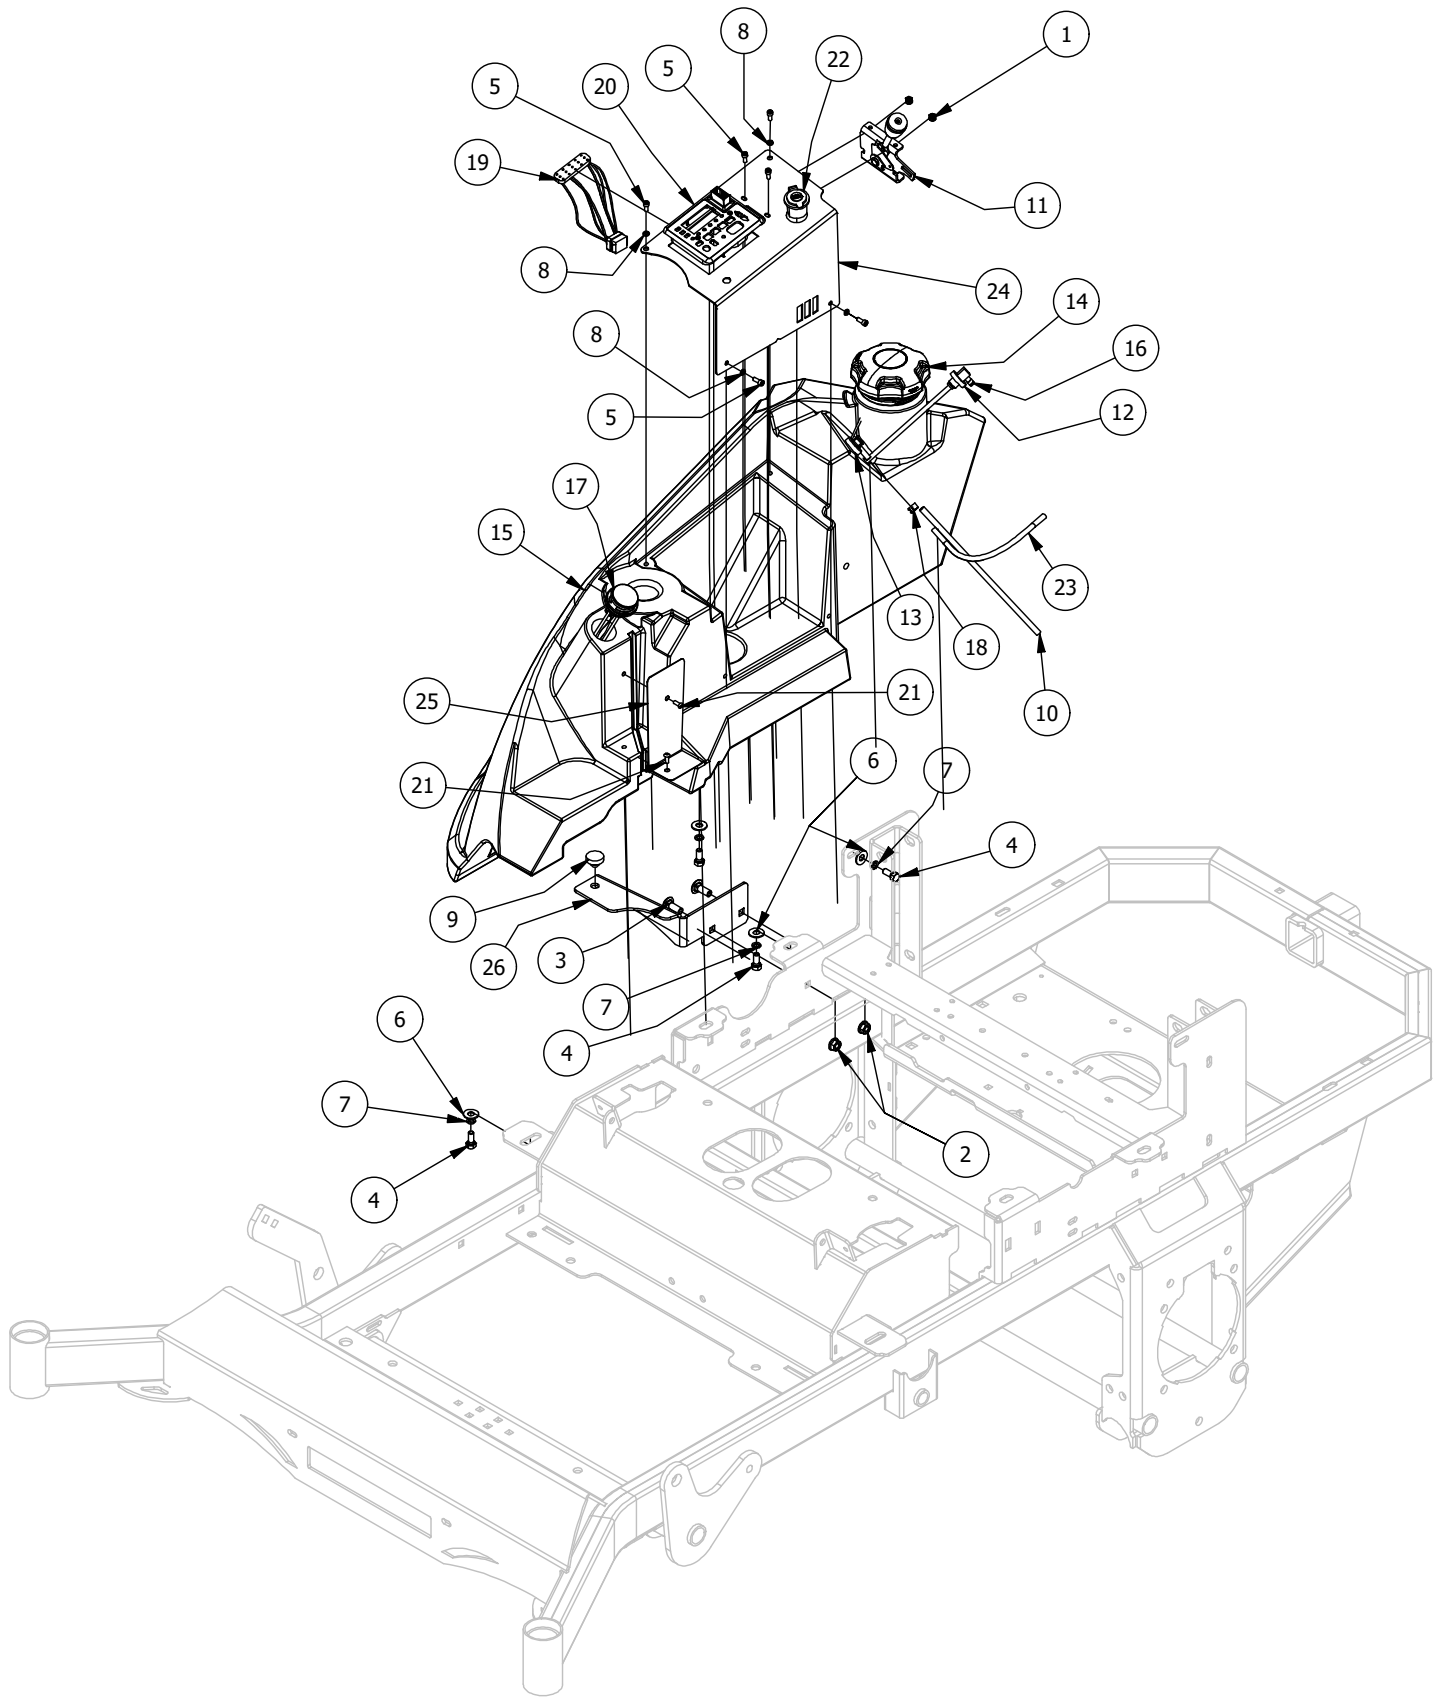

Console Assembly

Console Assembly

ITEM	QTY	PART NUMBER	DESCRIPTION
1	2	413-0008-00	10-24 NYLON INSERT LOCKNUT 18-8 SS
2	2	413-0020-00	3/8-16 HEX FLANGE NUT W/SERR ZINC YELLOW
3	2	418-0045-00	3/8-16 X 1 Carriage Bolt Zinc Yellow
4	4	418-0054-00	5/16-18 X 3/4 HEX C/S ZINC
5	6	418-0055-00	10-24 X 1/2 SOCKET C/S 18-8 SS
6	4	419-0007-00	5/16 Flat Washer
7	4	419-0009-00	5/16 SPLIT LOCKWASHER ZINC
8	4	419-0011-00	#10 SPLIT LOCKWASHER 18-8 SS
9	1	429-0002-00	Push-In Rubber Bumper, Mower Floor
10	1	451-0002-00	Mower Fuel Tank Black 3/16" Vent Tube
11	1	464-0007-00	KGZ EFI Throttle Controller
12	1	467-0005-00	Fuel Pickup Tube Grommet
13	1	467-0006-00	Remote Tank Vent Valve w / Grommet
14	1	467-0008-00	Tank Fill Neck Non-Venting Cap
15	1	467-0032-00	KGXD Tank Assembly Right Side
16	1	467-0033-00	Spartan KG XD Fuel Pickup Tube W/ Filter Screen
17	1	467-0034-00	KGXD Electric Fuel Gauge
18	1	472-0004-00	1/2" (#8) Hose Clamp
19	1	486-0053-00	B&S Big Block 40hp EFI Twin TK Harness
20	1	486-0057-00	Mower Control Console-EFI-Fuel Level Enabled
21	2	618-8056-50	10-24 x 1/2 Button Socket
22	1	677-2075-00	12 Volt Auxiliary Plug
23	1	751-1014-00	1/4 Fuel Line - Low Perm
24	1	BLK439-0811-00	KGZ EFI Control Panel Bracket
25	1	BLK439-0813-00	KGZ Fuel Gauge Wire Cover Right
26	1	BLK439-0821-00	2022 KGZ Right Tank Bracket