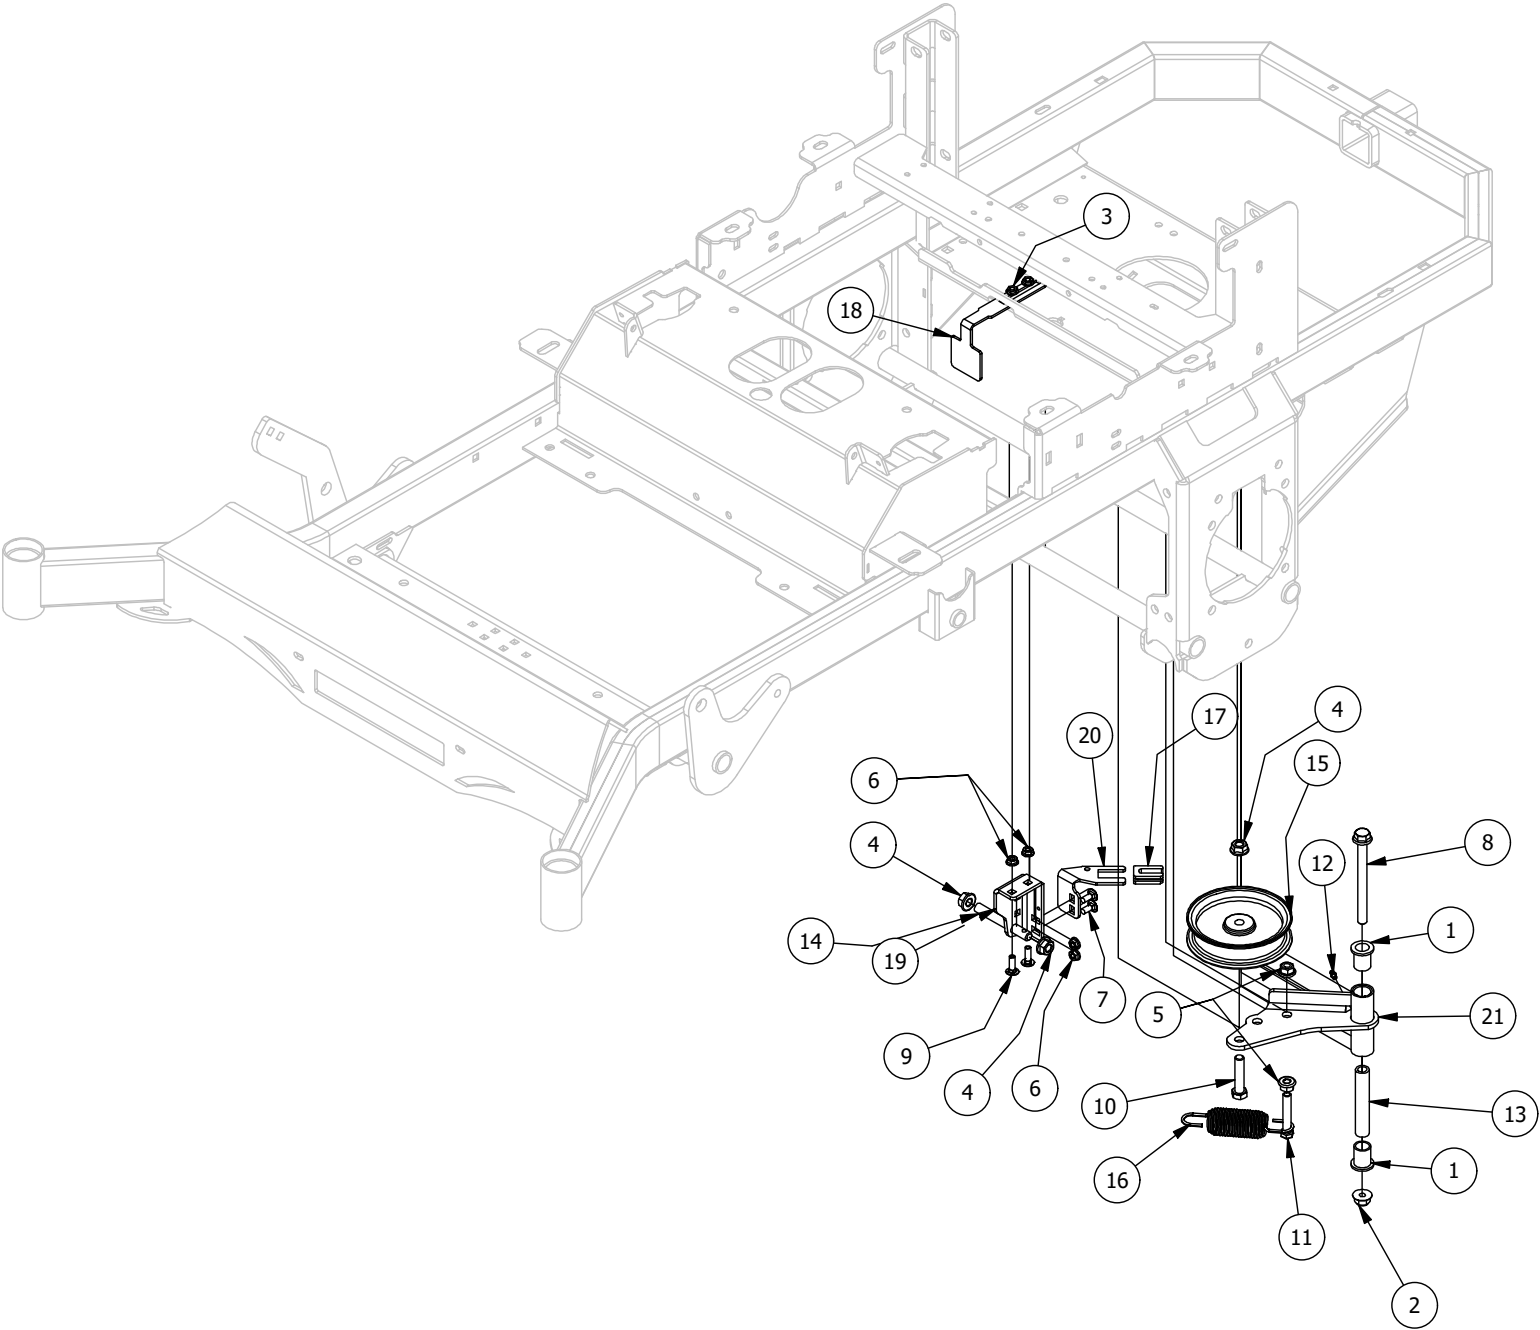

Pump Idler Assembly

Pump Idler Assembly			
ITEM	QTY	PART NUMBER	DESCRIPTION
1	2	410-0007-00	3/4" ID X 15/16" OD X 1-1/8" LENGTH FLANGE BUSHING
2	1	413-0002-00	1/2-13 NYLON INSERT FLANGE LOCKNUT ZC YELLOW
3	2	413-0006-00	5/16-18 HEX FLANGE NUT W/SERR ZINC
4	3	413-0010-00	1/2-13 HEX FLANGE NUT W/SERR ZINC
5	2	413-0011-00	7/16-14 HEX FLANGE NUT W/SERR ZINC YELLOW
6	4	413-0022-00	5/16-18 HEX FLANGE NUT W/SERR ZINC YELLOW
7	2	418-0008-00	5/16-18 X 3/4 CARRIAGE BOLT ZINC
8	1	418-0009-00	1/2-13 X 5-1/2 HEX FLANGE BOLT GR 8 ZY
9	2	418-0010-00	5/16-18 X 1 CARRIAGE BOLT ZC/YEL
10	1	418-0012-00	1/2-13 X 2-1/4 HEX C/S GR 5 ZINC
11	1	418-0013-00	7/16-14 X 2-1/2 HEX C/S GR 5 ZINC
12	1	424-0002-00	1/4" DRIVE TYPE GREASE FITTING ZC YELLOW
13	1	425-0006-00	Mower Inner Idler Spacer
14	1	430-0001-00	Mower Pump Spring Tensioner
15	1	433-0013-00	5-3/4" Idler Pulley, 7/16" Spacer Assembly
16	1	434-0007-00	2019 Mower Deck Spring
17	1	434-0012-00	Spartan Quick Shield Rod Guide Bushing
18	1	BLK439-0066-03	Mower Standard Transmission Brake Interlock Bracket
19	1	BLK439-0244-03	Deck Idler Puller Tensioning Bracket
20	1	BLK439-0812-03	KGZ Ogura Clutch Bracket
21	1	BLK490-0702-03	KGZ Pump Idler Pulley Arm Assembly