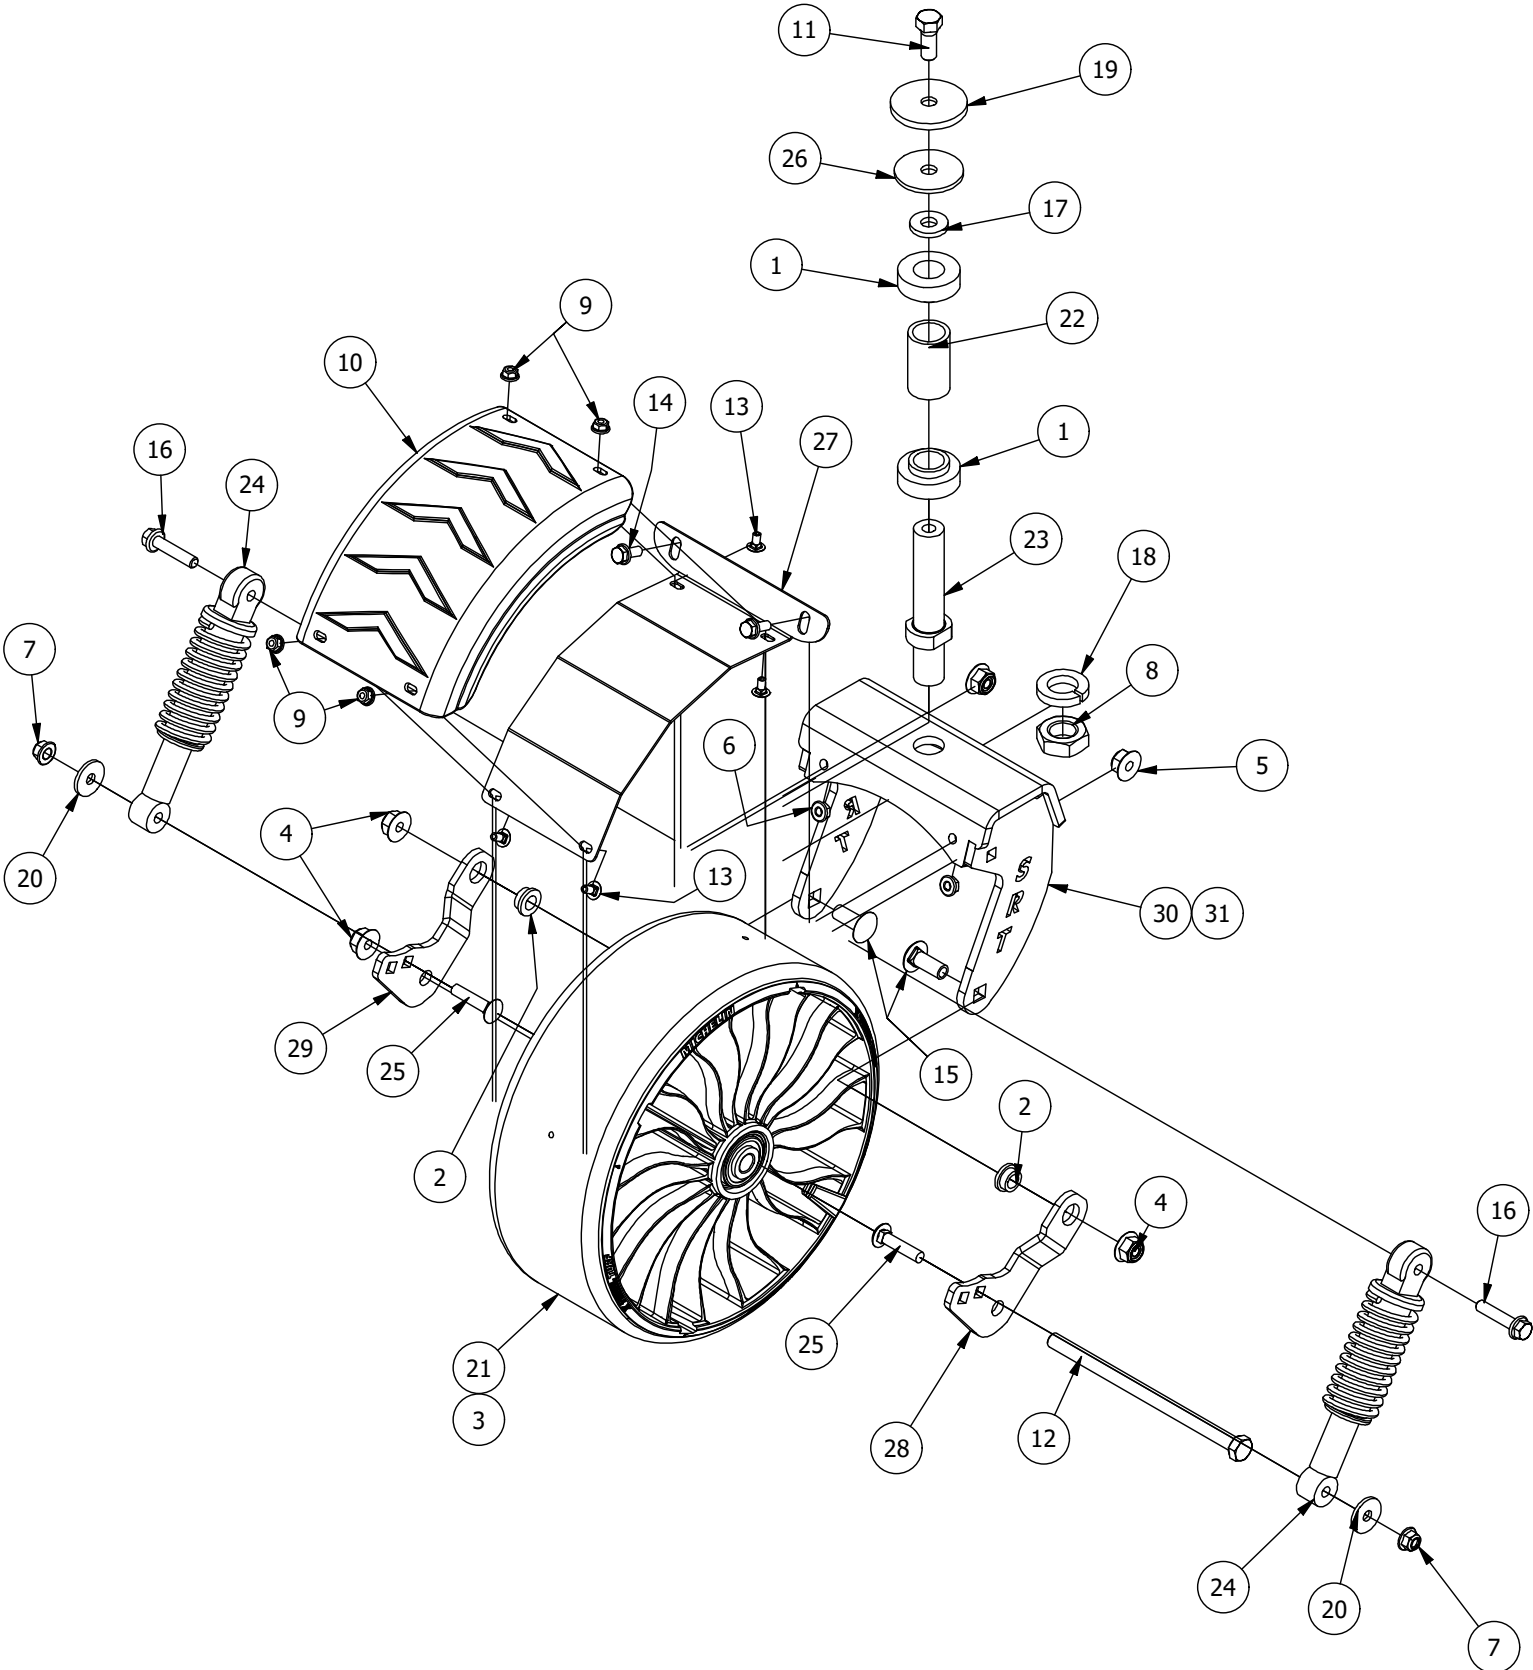

Front Fork Assembly

Front Fork Assembly			
ITEM	QTY	PART NUMBER	DESCRIPTION
1	2	410-0006-00	1" INSERT BEARING
2	2	410-0009-00	1/2" ID X 3/4" OD X 3/8" LENGTH FLANGE BUSHING
3	1	410-0072-00	Front Tweel Bushing
4	3	413-0002-00	1/2-13 NYLON INSERT FLANGE LOCKNUT ZC YELLOW
5	2	413-0013-00	3/8-16 NYLON INSERT FLANGE L/NUT ZC
6	2	413-0022-00	5/16-18 HEX FLANGE NUT W/SERR ZINC YELLOW
7	2	413-0029-00	3/8-16 NYLON INSERT FLANGE L/NUT ZC YELLOW
8	1	413-0063-00	1"-8 FIN HEX JAM NUT ZC
9	4	413-1008-00	1/4-20 X HEX FLNG CENTER PUNCH LOCK NUT (GR.F) ZC/YEL
10	1	414-0024-00	Spartan Fork Front Fender
11	1	418-0002-00	1/2-20 X 1-1/4 HEX FLANGE BOLT GR 8 ZC YELLOW
12	1	418-0003-00	1/2-13 X 8-1/2 HEX C/S GR 5 ZINC YELLOW
13	4	418-0031-00	1/4-20 X 1/2 CARRIAGE BOLT ZC YELLOW
14	2	418-0048-00	5/16-18 X 3/4 HEX FLANGE BOLT GR 8 ZC YELLOW
15	2	418-0096-00	1/2-13 X 1.25 CARRIAGE BOLT Yellow
16	2	418-0097-00	3/8-16 x 1-.75 Hex FLG Bolt GR 8 Yellow
17	1	419-0003-00	1/2 FENDER WASHER 1-1/4" OD ZINC
18	1	419-0024-00	1" L/W MED SPLIT ZC
19	1	419-0025-00	Front Fork Caster Top Washer
20	2	419-0028-00	flat washer 1.25OD-.38ID- .125 thick Black Plastic
21	1	423-0002-00	Front Tweel Smooth Caster 13x6.5N6 (36271)
22	1	425-0011-00	Caster Fork Shaft Bearing Spacer
23	1	437-0019-00	RT&SRT Mower Caster Wheel Shaft 2018
24	2	487-0009-00	2020 RZ/RZ Pro Seat Shock
25	2	618-2048-00	3/8" -16 x 1-3/4" G8 Carriage Bolt
26	1	BLK426-0006-03	Mower Caster Shaft Washer
27	1	BLK439-0389-03	2020 Spartan Front Fender Brkt
28	1	BLK439-0750-03	2021 SRT Front Fork Suspension Tweels Brkt R
29	1	BLK439-0751-03	2021 SRT Front Fork Suspension Tweels Brkt L.
30	1	BLK490-0471-03	2021 Front Fork Shock Assembly
31	1	BLK490-0471-KT	KGZ Front Fork Kit