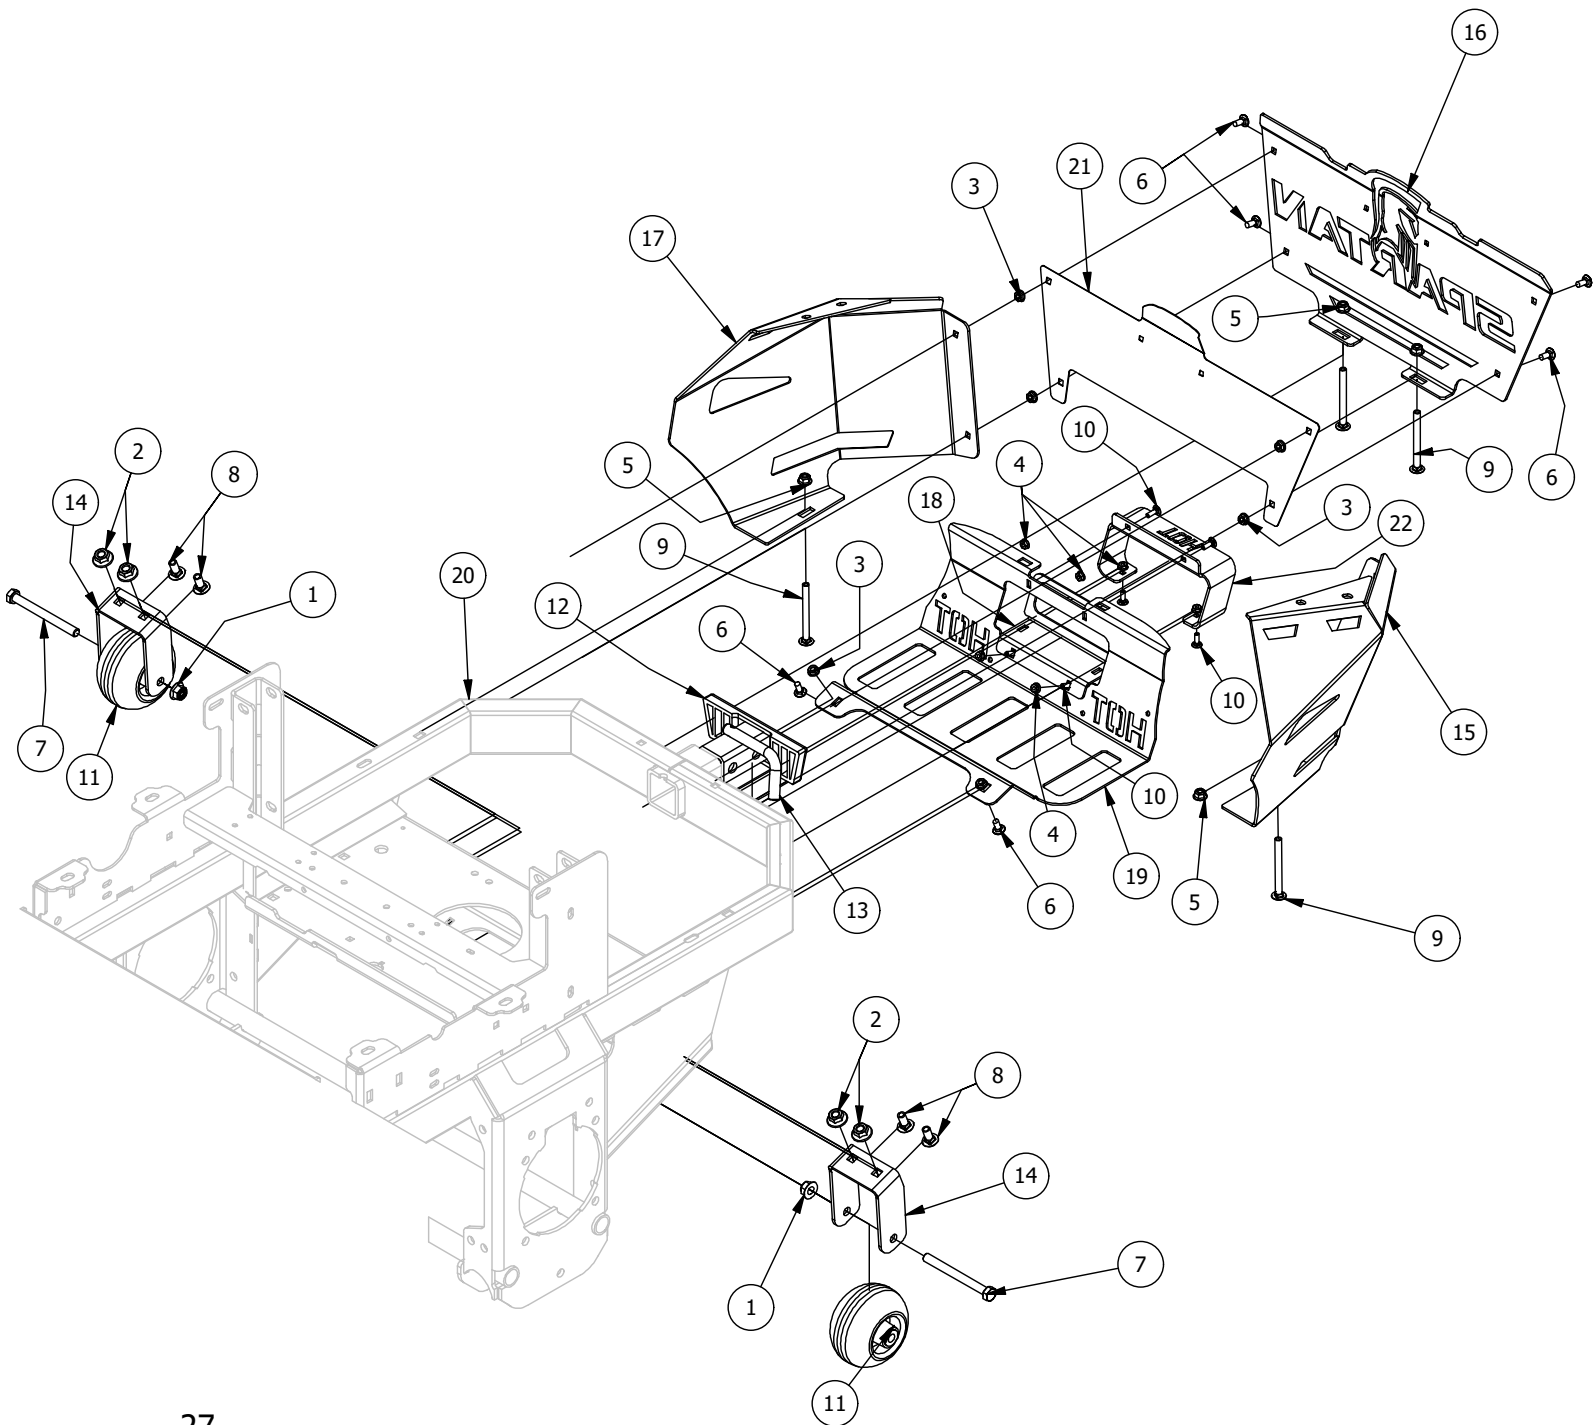

Engine Cowling Assembly

Engine Cowling Assembly			
ITEM	QTY	PART NUMBER	DESCRIPTION
1	2	413-0002-00	1/2-13 NYLON INSERT FLANGE NUT ZINC YELLOW
2	4	413-0017-00	1/2-13 NYLON INSERT FLANGE LOCKNUT ZINC W/SERRATIONS
3	6	413-0022-00	5/16-18 HEX FLANGE NUT W/SERR ZINC YELLOW
4	6	413-0023-00	1/4-20 HEX FLANGE NUT W/SERR ZINC
5	4	413-0029-00	3/8-16 NYLON INSERT FLANGE L/NUT ZC YELLOW
6	6	418-0008-00	5/16-18 X 3/4 CARRIAGE BOLT ZINC
7	2	418-0016-00	1/2-13 X 5 HEX C/S GR 2 ZINC YELLOW
8	4	418-0017-00	7/16-14 X 1 CARRIAGE BOLT ZINC
9	4	418-0018-00	3/8-16 X 4 CARRIAGE BOLT ZINC/YEL
10	6	418-0026-00	1/4-20 X 3/4 CARRIAGE BOLT ZINC YELLOW
11	2	422-0061-00	Mower Anti-Scalp Wheel w/out Grease Fitting
12	1	429-0004-00	Mower Rear Receiver Nylon Bumper
13	1	793-3212-00	Hitch Pin
14	2	BLK439-0138-03	Mower Stabilizer Mount bracket
15	1	BLK439-0805-03	KGZ Engine Cowling Left
16	1	BLK439-0806-03	KGZ Engine Cowling Center
17	1	BLK439-0807-03	KGZ Engine Cowling Right
18	1	BLK439-0816-03	2022 KGZ Dual Exhaust Tip Bottom Bracket
19	1	BLK439-0819-03	2022 KGZ Dual Exhaust Muffler Guard
20	1	BLK490-0700-03	2022 KGZ Frame Assembly
21	1	ORG426-0803-00	KGZ Engine Cowling Center Backer Plate
22	1	ORG439-0815-03	2022 KGZ Dual Exhaust Tip Top Bracket