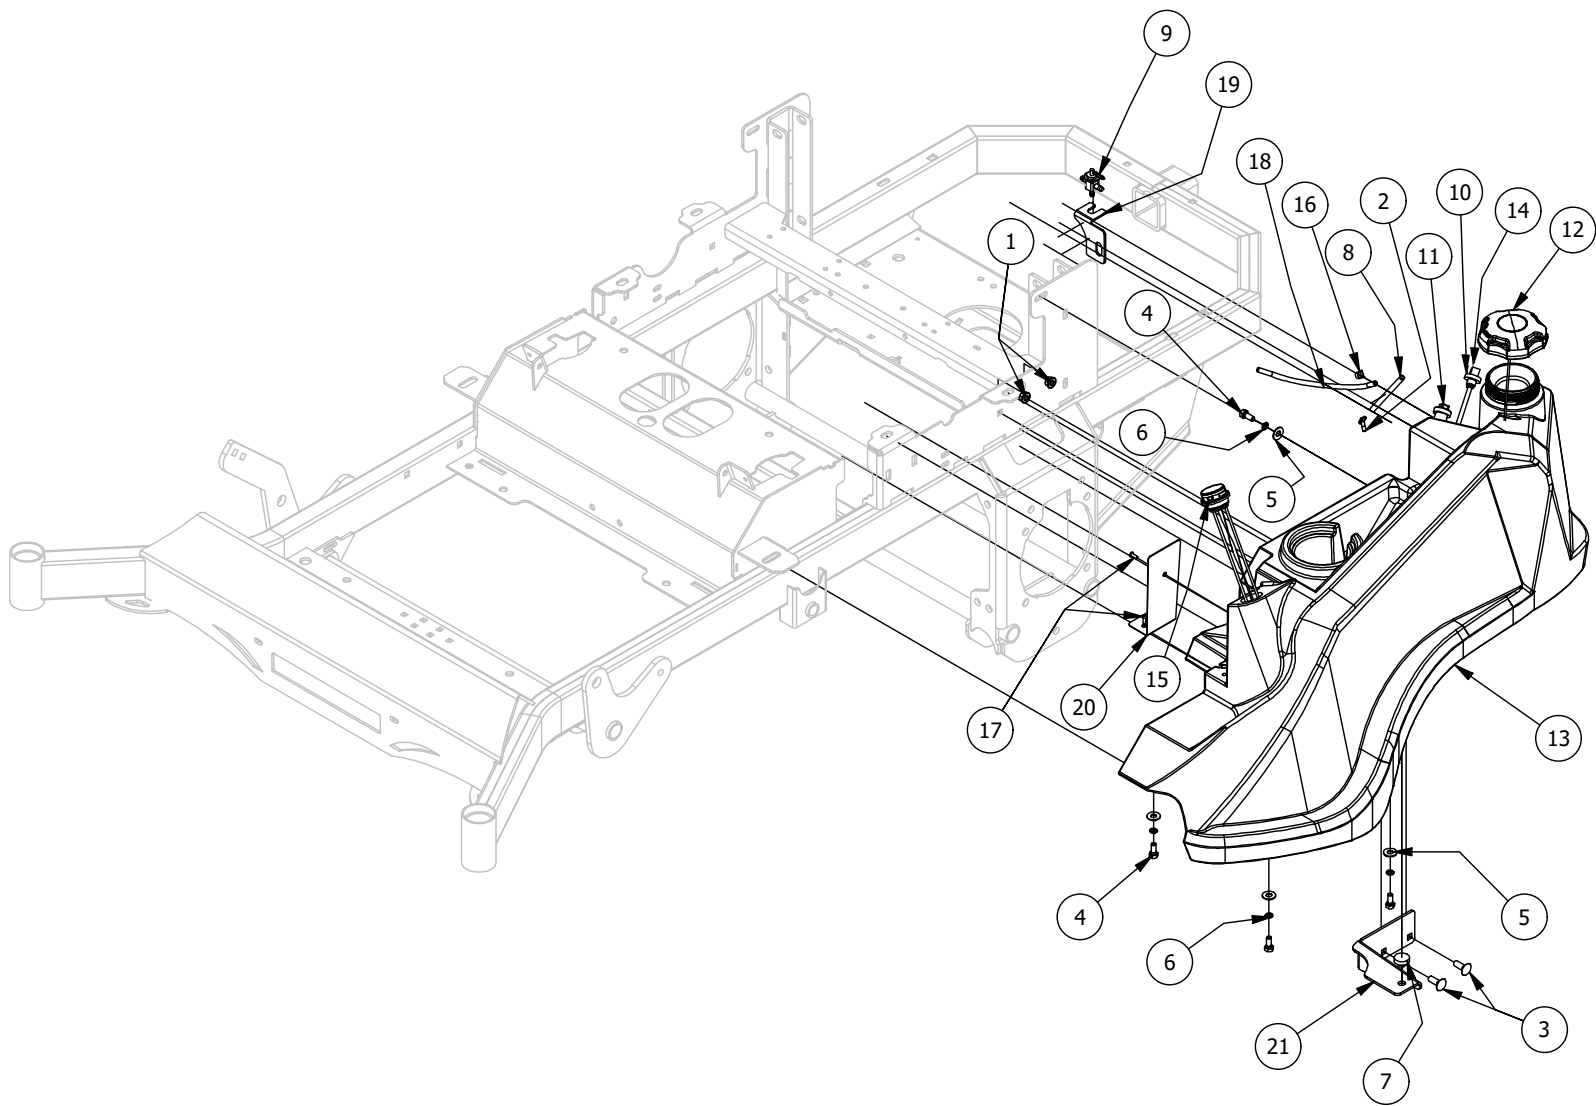

Left Gas Tank Assembly

Left Gas Tank Assembly			
ITEM	QTY	PART NUMBER	DESCRIPTION
1	2	413-0020-00	3/8-16 HEX FLANGE NUT W/SERR ZINC YELLOW
2	1	414-0036-00	Stand-On Fuel Line T-Connector (3/16" x 3")
3	2	418-0045-00	3/8-16 X 1 Carriage Bolt Zinc Yellow
4	4	418-0054-00	5/16-18 X 3/4 HEX C/S ZINC
5	4	419-0007-00	5/16 Flat Washer
6	4	419-0009-00	5/16 SPLIT LOCKWASHER ZINC
7	1	429-0002-00	Push-In Rubber Bumper, Mower Floor
8	1	451-0002-00	Mower Fuel Tank Black 3/16" Vent Tube
9	1	467-0030-00	Stand-On Fuel Selector/Shut Off Valve(Dapco 13667)
10	1	467-0005-00	Fuel Pickup Tube Grommet
11	1	467-0006-00	Remote Tank Vent Valve w / Grommet
12	1	467-0008-00	Tank Fill Neck Non-Venting Cap
13	1	467-0031-00	KGXD Tank Assembly Left Side
14	1	467-0033-00	Spartan KG XD Fuel Pickup Tube W/ Filter Screen
15	1	467-0034-00	KGXD Electric Fuel Gauge
16	1	472-0004-00	1/2" (#8) Hose Clamp
17	2	618-8056-50	10-24 x 1/2 Button Socket
18	1	751-1014-00	1/4 Fuel Line - Low Perm
19	1	BLK439-0810-00	KGZ Fuel Selector/Shutoff Valve Bracket
20	1	BLK439-0814-00	KGZ Fuel Gauge Wire Cover Left
21	1	BLK439-0820-00	2022 KGZ Left Tank Bracket